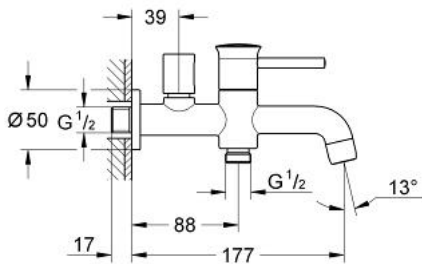

20 286 000 **GROHE BAUCLASSIC BIBTAP 2 IN 1 1/2"**

PRODUCT DESCRIPTION

- Colour: chrome
- wall mounted
- metal lever for spout activation
- ceramic headpart
- knob handle for outlet activation
- shower outlet 1/2"
- mousseur
- chrome finish

20 286 000 GROHE BAUCLASSIC BIBTAP 2 IN 1 1/2"

SPARE PARTS, June 2010 – now

- 1: BauClassic handle (Spare part-nr. 48147000)
- 1.1: Replacement handle connection kit (Spare part-nr. 45186000)
 - 1.1.1: O-ring $\varnothing 18.2 \times \varnothing 1.7$ (Spare part-nr. 0392400M)
- 2: Ceramic headpart, 1/2" (Spare part-nr. 45882000)
- 2.1: O-ring $\varnothing 18.2 \times \varnothing 1.7$ (Spare part-nr. 0392400M)
- 3: Mousseur (Spare part-nr. 13928000)