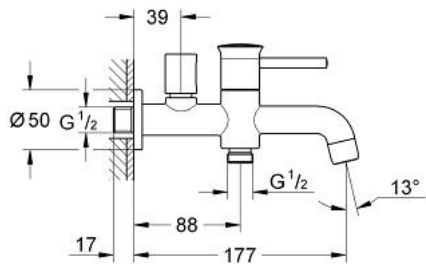

## 20 286 000 GROHE BAUCLASSIC BIBTAP 2 IN 1 1/2"

### PRODUCT DESCRIPTION

- Colour: chrome
- wall mounted
- metal lever for spout activation
- ceramic headpart 1/2", 90°
- knob handle for outlet activation
- shower outlet 1/2"
- mousseur
- chrome finish

## 20 286 000 GROHE BAUCLASSIC BIBTAP 2 IN 1 1/2"

**SPARE PARTS**, 6月 2010 – now

1: BauClassic handle (Spare part-nr. 48147000)

1.1: Replacement handle connection kit (Spare part-nr. 45186000)

1.1.1: O-ring  $\varnothing 18.2 \times \varnothing 1.7$  (Spare part-nr. 0392400M)

2: Ceramic headpart 1/2" (Spare part-nr. 45882000)

2.1: O-ring  $\varnothing 18.2 \times \varnothing 1.7$  (Spare part-nr. 0392400M)

3: Mousseur (Spare part-nr. 13928000)