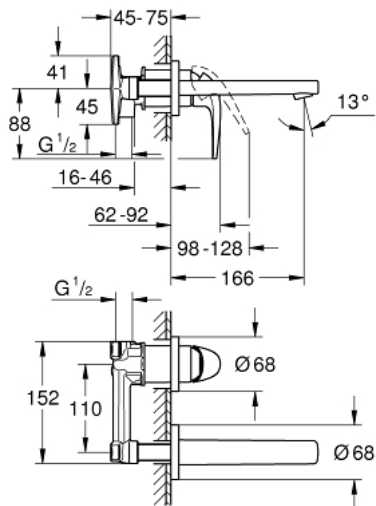

20 288 000 GROHE BAUCURVE 2-HOLE BASIN MIXER

PRODUCT DESCRIPTION

- Colour: chrome
- wall mounted
- consists of:
 - set for final installation and concealed body
 - metal lever
 - GROHE SmoothControl 35 mm ceramic cartridge
 - GROHE LongLife finish
 - mousseur
- centre distance 110 mm
- projection 166 mm

20 288 000 GROHE BAUCURVE 2-HOLE BASIN MIXER

SPARE PARTS, June 2010 – now

1: lever (Spare part-nr. 46776000)

2: Mousseur (Spare part-nr. 13929000)

3: Extension (Spare part-nr. 46627000)*

* Optional accessories