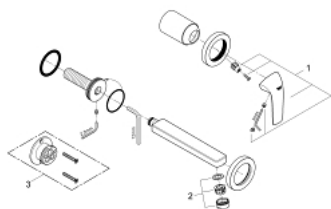

20 288 000 GROHE BAUCURVE 2-HOLE BASIN MIXER

PRODUCT DESCRIPTION

- Colour: chrome
- wall mounted
- consists of:
 - set for final installation and concealed body
 - metal lever
 - GROHE SmoothControl 35 mm ceramic cartridge
 - GROHE LongLife finish
 - mousseur
- centre distance 110 mm
- projection 166 mm

20 288 000 GROHE BAUCURVE 2-HOLE BASIN MIXER

SPARE PARTS, June 2010 – now

1: lever (Spare part-nr. 46776000)

2: Mousseur (Spare part-nr. 13929000)

3: Extension (Spare part-nr. 46627000)*

* Optional accessories