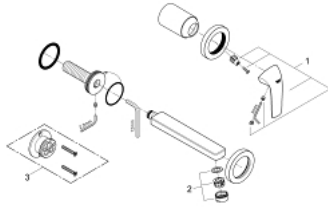

20 288 000 GROHE BAUCURVE TWO-HOLE BASIN MIXER

PRODUCT DESCRIPTION

- Colour: chrome
- wall mounted
- consisting of:
 - set for final installation and concealed body
 - metal lever
 - GROHE SmoothControl 35 mm ceramic cartridge
 - GROHE LongLife finish
- mousseur
- center distance 110 mm
- projection 166 mm

20 288 000 GROHE BAUCURVE TWO-HOLE BASIN MIXER

SPARE PARTS, 6月 2010 – now

1: lever (Spare part-nr. 46776000)

2: Mousseur (Spare part-nr. 13929000)

3: Extension (Spare part-nr. 46627000)*

* Optional accessories