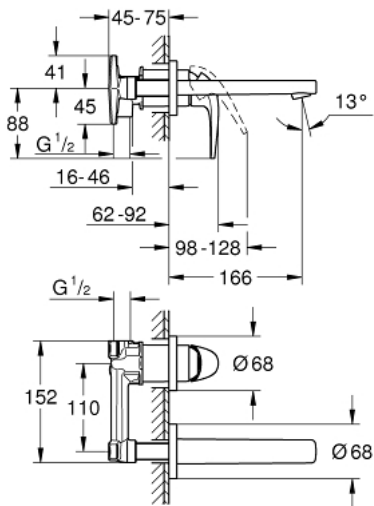

20 288 000 GROHE BAUCURVE TWO-HOLE BASIN MIXER

PRODUCT DESCRIPTION

- Colour: chrome
- wall mounted
- consisting of:
 - set for final installation and concealed body
 - metal lever
 - GROHE SmoothControl 35 mm ceramic cartridge
 - GROHE LongLife finish
- mousseur
- center distance 110 mm
- projection 166 mm

20 288 000 GROHE BAUCURVE TWO-HOLE BASIN MIXER

SPARE PARTS, 6月 2010 – now

1: lever (Spare part-nr. 46776000)

2: Mousseur (Spare part-nr. 13929000)

3: Extension (Spare part-nr. 46627000)*

* Optional accessories