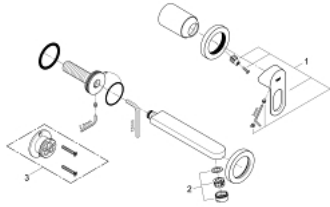

20 289 000 BAULoop 2-HOLE BASIN MIXER

PRODUCT DESCRIPTION

- Colour: chrome
- wall mounted
- consists of:
 - set for final installation and concealed body
 - metal lever
 - GROHE SmoothControl 35 mm ceramic cartridge
 - GROHE LongLife finish
 - mousseur
- centre distance 110 mm
- projection 170 mm

20 289 000 BAULOOK 2-HOLE BASIN MIXER

SPARE PARTS, June 2010 – now

1: Lever (Spare part-nr. 46778000)

2: Mousseur (Spare part-nr. 13929000)

3: Extension (Spare part-nr. 46627000)*

* Optional accessories