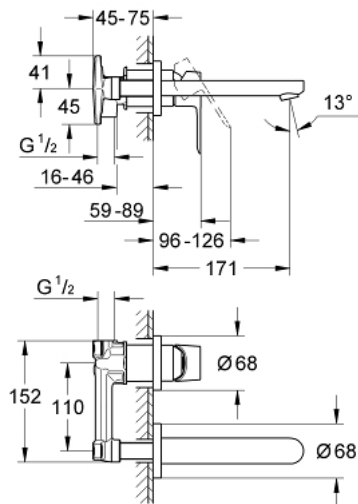

20 289 000 BAULoop 2-HOLE BASIN MIXER

PRODUCT DESCRIPTION

- Colour: chrome
- wall mounted
- consists of:
 - set for final installation and concealed body
 - metal lever
 - GROHE SmoothControl 35 mm ceramic cartridge
 - GROHE LongLife finish
 - mousseur
- centre distance 110 mm
- projection 170 mm

20 289 000 BAULOOK 2-HOLE BASIN MIXER

SPARE PARTS, June 2010 – now

1: Lever (Spare part-nr. 46778000)

2: Mousseur (Spare part-nr. 13929000)

3: Extension (Spare part-nr. 46627000)*

* Optional accessories