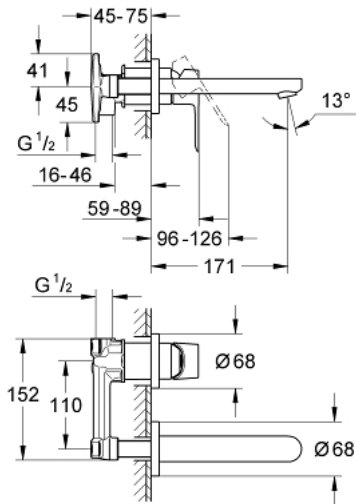

20 289 000 BAULOO TWO-HOLE BASIN MIXER

PRODUCT DESCRIPTION

- Colour: chrome
- wall mounted
- consisting of:
 - set for final installation and concealed body
 - metal lever
 - GROHE SmoothControl 35 mm ceramic cartridge
 - GROHE LongLife finish
 - mousseur
 - center distance 110 mm
 - projection 171 mm

20 289 000 BAULoop TWO-HOLE BASIN MIXER

SPARE PARTS, 6月 2010 – now

1: Lever (Spare part-nr. 46778000)

2: Mousseur (Spare part-nr. 13929000)

3: Extension (Spare part-nr. 46627000)*

* Optional accessories