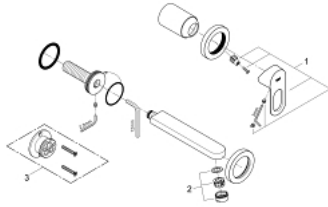

20 289 000 BAULOO TWO-HOLE BASIN MIXER

PRODUCT DESCRIPTION

- Colour: chrome
- wall mounted
- consisting of:
 - set for final installation and concealed body
 - metal lever
 - GROHE SmoothControl 35 mm ceramic cartridge
 - GROHE LongLife finish
 - mousseur
 - center distance 110 mm
 - projection 171 mm

20 289 000 BAULoop TWO-HOLE BASIN MIXER

SPARE PARTS, 6月 2010 – now

1: Lever (Spare part-nr. 46778000)

2: Mousseur (Spare part-nr. 13929000)

3: Extension (Spare part-nr. 46627000)*

* Optional accessories