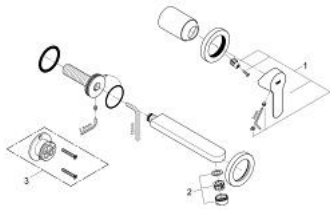

20 290 000 BAUEDGE 2-HOLE BASIN MIXER

PRODUCT DESCRIPTION

- Colour: chrome
- wall mounted
- consists of:
 - set for final installation and concealed body
 - metal lever
 - 35 mm ceramic cartridge
 - chrome finish
 - mousseur
- centre distance 110 mm
- projection 166 mm

20 290 000 **BAUEDGE 2-HOLE BASIN MIXER**

SPARE PARTS, June 2010 – now

1: Lever (Spare part-nr. 46811000)

2: Mousseur (Spare part-nr. 13929000)

3: Extension (Spare part-nr. 46627000)*

* Optional accessories