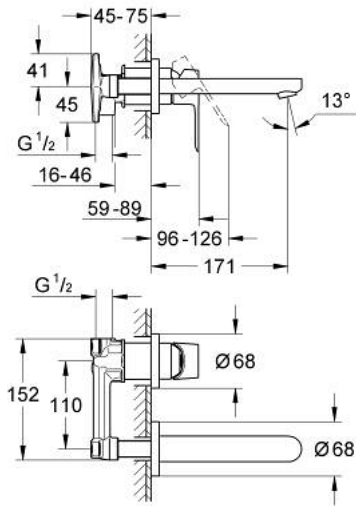

20 290 000 BAUEDGE 2-HOLE BASIN MIXER

PRODUCT DESCRIPTION

- Colour: chrome
- wall mounted
- consists of:
 - set for final installation and concealed body
 - metal lever
 - 35 mm ceramic cartridge
 - chrome finish
 - mousseur
- centre distance 110 mm
- projection 166 mm

20 290 000 **BAUEDGE 2-HOLE BASIN MIXER**

SPARE PARTS, June 2010 – now

1: Lever (Spare part-nr. 46811000)

2: Mousseur (Spare part-nr. 13929000)

3: Extension (Spare part-nr. 46627000)*

* Optional accessories