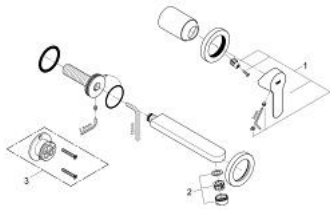

20 290 000 BAUEDGE TWO-HOLE BASIN MIXER

PRODUCT DESCRIPTION

- Colour: chrome
- wall mounted
- consisting of:
 - set for final installation and concealed body
 - metal lever
 - 35 mm ceramic cartridge
 - chrome finish
 - mousseur
 - center distance 110 mm
 - projection 166 mm

20 290 000 BAUEDGE TWO-HOLE BASIN MIXER

SPARE PARTS, 6月 2010 – now

1: Lever (Spare part-nr. 46811000)

2: Mousseur (Spare part-nr. 13929000)

3: Extension (Spare part-nr. 46627000)*

* Optional accessories