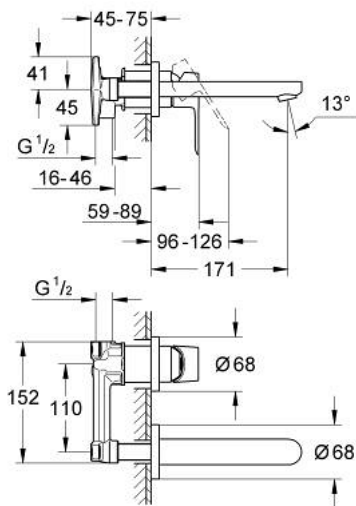

20 290 000 BAUEDGE TWO-HOLE BASIN MIXER

PRODUCT DESCRIPTION

- Colour: chrome
- wall mounted
- consisting of:
 - set for final installation and concealed body
 - metal lever
 - 35 mm ceramic cartridge
 - chrome finish
 - mousseur
 - center distance 110 mm
 - projection 166 mm

20 290 000 BAUEDGE TWO-HOLE BASIN MIXER

SPARE PARTS, 6月 2010 – now

1: Lever (Spare part-nr. 46811000)

2: Mousseur (Spare part-nr. 13929000)

3: Extension (Spare part-nr. 46627000)*

* Optional accessories