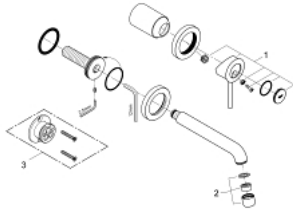

## 20 292 000 GROHE BAUCLASSIC 2-HOLE BASIN MIXER

### PRODUCT DESCRIPTION

- Colour: chrome
- wall mounted
- consists of:
  - set for final installation and concealed body
  - metal lever
  - GROHE SmoothControl 35 mm ceramic cartridge
  - GROHE LongLife finish
  - mousseur
- centre distance 110 mm
- projection 177 mm

20 292 000 **GROHE BAUCLASSIC 2-HOLE BASIN MIXER**

**SPARE PARTS**, June 2010 – now

1: lever (Spare part-nr. 46813000)

2: Mousseur (Spare part-nr. 13928000)

3: Extension (Spare part-nr. 46627000)\*

\* Optional accessories