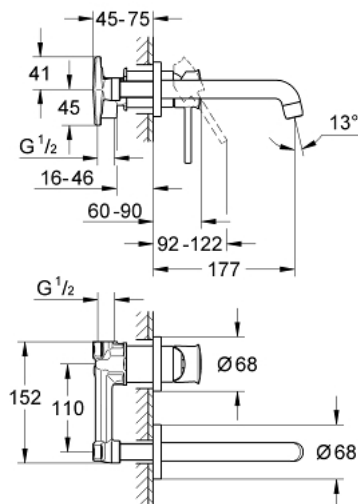

## 20 292 000 GROHE BAUCLASSIC 2-HOLE BASIN MIXER

### PRODUCT DESCRIPTION

- Colour: chrome
- wall mounted
- consists of:
  - set for final installation and concealed body
  - metal lever
  - GROHE SmoothControl 35 mm ceramic cartridge
  - GROHE LongLife finish
  - mousseur
- centre distance 110 mm
- projection 177 mm

20 292 000 **GROHE BAUCLASSIC 2-HOLE BASIN MIXER**

**SPARE PARTS**, June 2010 – now

1: lever (Spare part-nr. 46813000)

2: Mousseur (Spare part-nr. 13928000)

3: Extension (Spare part-nr. 46627000)\*

\* Optional accessories