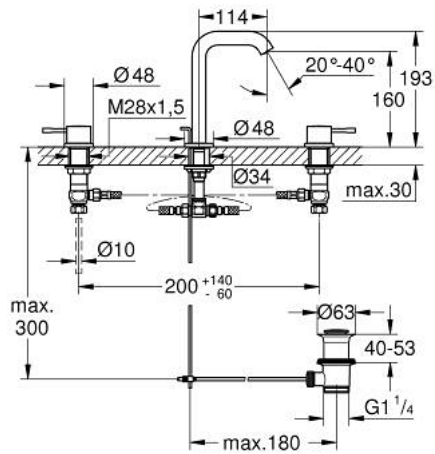

20 296 001 ESSENCE 3-HOLE BASIN MIXER M-SIZE

PRODUCT DESCRIPTION

- Colour: chrome
- metal lever
- ceramic headparts 1/2", 90°
- GROHE LongLife finish
- GROHE EcoJoy - less water, perfect flow
- maximum flow rate (at 3 bar): 5 l/min
- GROHE AquaGuide adjustable mousseur
- pop-up waste set 1 1/4"
- pressure-proof, flexible connection hoses between spout and side valves
- minimum pressure 1,0 bar
- union nut 1/2" x 10,5 mm

20 296 001 **ESSENCE 3-HOLE BASIN MIXER**
M-SIZE

SPARE PARTS, April 2024 – now

- 1: Handle pair (Spare part-nr. 48330000)
- 2: Ceramic headpart, 1/2" (Spare part-nr. 45882000)
- 2.1: O-ring $\varnothing 18.2 \times \varnothing 1.7$ (Spare part-nr. 0392400M)
- 3: Ceramic headpart, 1/2" (Spare part-nr. 45883000)
- 3.1: O-ring $\varnothing 18.2 \times \varnothing 1.7$ (Spare part-nr. 0392400M)
- 4: Pop-up rod (Spare part-nr. 65196000)
- 5: Mousseur (Spare part-nr. 48270000)
- 6: Fixing clamp (Spare part-nr. 6554100M)
- 7: Pop-up waste set 1 1/4" (Spare part-nr. 28910000)
- 7.1: Plug (Spare part-nr. 07182000)
- 7.2: Eccentric rod (Spare part-nr. 07052000)
- 8: Coupling nut 1/2" x 10.5 mm (Spare part-nr. 1290100M)
- 8.1: Fibre seal dia. 12x2 mm (Spare part-nr. 0138900M)
- 9: Flexible connection hose (Spare part-nr. 45704000)
- 10: Eccentric rod (Spare part-nr. 07341000)*