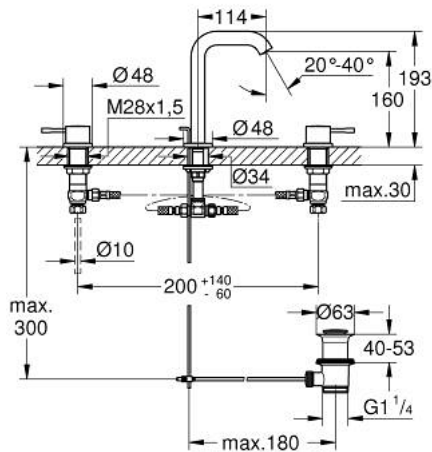

20 296 001 ESSENCE THREE-HOLE BASIN MIXER 1/2" M-SIZE

PRODUCT DESCRIPTION

- Colour: chrome
- metal lever
- ceramic headparts 1/2", 90°
- GROHE LongLife finish
- GROHE EcoJoy - Less water, perfect flow
- maximum flow rate (at 3 bar): 5 l/min
- GROHE AquaGuide adjustable mousseur
- pop-up waste set 1 1/4"
- pressure-proof flexible connection hoses between spout and side valves
- min. recommended pressure 1.0 bar
- union nut 1/2" x 10.5 mm

20 296 001 ESSENCE THREE-HOLE BASIN MIXER 1/2" M-SIZE

SPARE PARTS, 4月 2024 – now

- 1: Handle pair (Spare part-nr. 48330000)
 - 2: Ceramic headpart 1/2" (Spare part-nr. 45882000)
 - 2.1: O-ring Ø 18.2 x Ø 1.7 (Spare part-nr. 0392400M)
 - 3: Ceramic headpart 1/2" (Spare part-nr. 45883000)
 - 3.1: O-ring Ø 18.2 x Ø 1.7 (Spare part-nr. 0392400M)
 - 4: Pop-up rod (Spare part-nr. 65196000)
 - 5: Mousseur (Spare part-nr. 48270000)
 - 6: Fixing clamp (Spare part-nr. 6554100M)
 - 7: Waste set 1 1/4" (Spare part-nr. 28910000)
 - 7.1: Plug (Spare part-nr. 07182000)
 - 7.2: Eccentric rod (Spare part-nr. 07052000)
 - 8: Coupling nut 1/2" (Spare part-nr. 1290100M)
 - 8.1: Fibre seal Ø 18,5 x Ø 12 x 2 (Spare part-nr. 0138900M)
 - 9: Flexible connection hose (Spare part-nr. 45704000)
 - 10: Eccentric rod (Spare part-nr. 07341000)*
- * Optional accessories