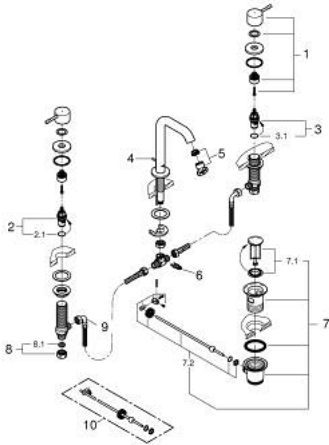

20 296 001 ESSENCE THREE-HOLE BASIN MIXER 1/2" M-SIZE

PRODUCT DESCRIPTION

- Colour: chrome
- metal lever
- ceramic headparts 1/2", 90°
- GROHE LongLife finish
- GROHE EcoJoy - Less water, perfect flow
- maximum flow rate (at 3 bar): 5 l/min
- GROHE AquaGuide adjustable mousseur
- pop-up waste set 1 1/4"
- pressure-proof flexible connection hoses between spout and side valves
- min. recommended pressure 1.0 bar
- union nut 1/2" x 10.5 mm

20 296 001 ESSENCE THREE-HOLE BASIN MIXER 1/2" M-SIZE

SPARE PARTS, 4月 2024 – now

- 1: Handle pair (Spare part-nr. 48330000)
 - 2: Ceramic headpart 1/2" (Spare part-nr. 45882000)
 - 2.1: O-ring Ø 18.2 x Ø 1.7 (Spare part-nr. 0392400M)
 - 3: Ceramic headpart 1/2" (Spare part-nr. 45883000)
 - 3.1: O-ring Ø 18.2 x Ø 1.7 (Spare part-nr. 0392400M)
 - 4: Pop-up rod (Spare part-nr. 65196000)
 - 5: Mousseur (Spare part-nr. 48270000)
 - 6: Fixing clamp (Spare part-nr. 6554100M)
 - 7: Waste set 1 1/4" (Spare part-nr. 28910000)
 - 7.1: Plug (Spare part-nr. 07182000)
 - 7.2: Eccentric rod (Spare part-nr. 07052000)
 - 8: Coupling nut 1/2" (Spare part-nr. 1290100M)
 - 8.1: Fibre seal Ø 18,5 x Ø 12 x 2 (Spare part-nr. 0138900M)
 - 9: Flexible connection hose (Spare part-nr. 45704000)
 - 10: Eccentric rod (Spare part-nr. 07341000)*
- * Optional accessories