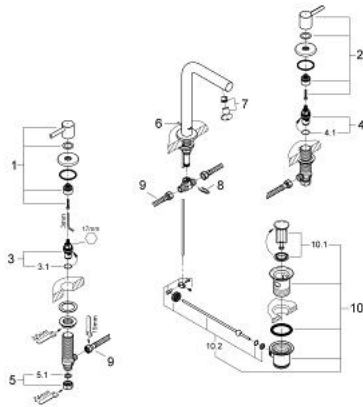

## 20 299 000 ESSENCE 3-HOLE BASIN MIXER M-SIZE

### PRODUCT DESCRIPTION

- Colour: chrome
- high tubular spout
- integrated mousseur
- GROHE LongLife finish
- ceramic headparts 1/2", 90°
- pop-up waste set 1 1/4"
- rapid-installation-system
- pressure-proof, flexible connection hoses between spout and side valves
- union nut with 10.5 mm drilling

### SPARE PARTS, August 2010 – now

- 1: Handle (Spare part-nr. 48105000)
- 2: Handle (Spare part-nr. 48106000)
- 3: Ceramic headpart, 1/2" (Spare part-nr. 45882000)
- 3.1: O-ring  $\varnothing 18.2 \times \varnothing 1.7$  (Spare part-nr. 0392400M)
- 4: Ceramic headpart, 1/2" (Spare part-nr. 45883000)
- 4.1: O-ring  $\varnothing 18.2 \times \varnothing 1.7$  (Spare part-nr. 0392400M)
- 5: Coupling nut 1/2" x 14.5 mm (Spare part-nr. 1290200M)
- 5.1: Fibre seal dia. 12x2 mm (Spare part-nr. 0138900M)
- 6: Pop-up rod (Spare part-nr. 65196000)
- 7: Mousseur (Spare part-nr. 13937000)
- 8: Fixing clamp (Spare part-nr. 6554100M)
- 9: Flexible connection hose (Spare part-nr. 45704000)
- 10: Pop-up waste set 1 1/4" (Spare part-nr. 28910000)
- 10.1: Plug (Spare part-nr. 07182000)
- 10.2: Eccentric rod (Spare part-nr. 07052000)