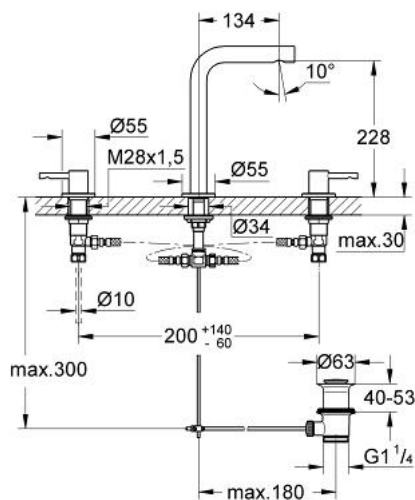

## 20 299 000 ESSENCE 3-HOLE BASIN MIXER M-SIZE

### PRODUCT DESCRIPTION

- Colour: chrome
- high tubular spout
- integrated mousseur
- GROHE LongLife finish
- ceramic headparts 1/2", 90°
- pop-up waste set 1 1/4"
- rapid-installation-system
- pressure-proof, flexible connection hoses between spout and side valves
- union nut with 10.5 mm drilling

### SPARE PARTS, August 2010 – now

- 1: Handle (Spare part-nr. 48105000)
- 2: Handle (Spare part-nr. 48106000)
- 3: Ceramic headpart, 1/2" (Spare part-nr. 45882000)
- 3.1: O-ring  $\varnothing 18.2 \times \varnothing 1.7$  (Spare part-nr. 0392400M)
- 4: Ceramic headpart, 1/2" (Spare part-nr. 45883000)
- 4.1: O-ring  $\varnothing 18.2 \times \varnothing 1.7$  (Spare part-nr. 0392400M)
- 5: Coupling nut 1/2" x 14.5 mm (Spare part-nr. 1290200M)
- 5.1: Fibre seal dia. 12x2 mm (Spare part-nr. 0138900M)
- 6: Pop-up rod (Spare part-nr. 65196000)
- 7: Mousseur (Spare part-nr. 13937000)
- 8: Fixing clamp (Spare part-nr. 6554100M)
- 9: Flexible connection hose (Spare part-nr. 45704000)
- 10: Pop-up waste set 1 1/4" (Spare part-nr. 28910000)
- 10.1: Plug (Spare part-nr. 07182000)
- 10.2: Eccentric rod (Spare part-nr. 07052000)