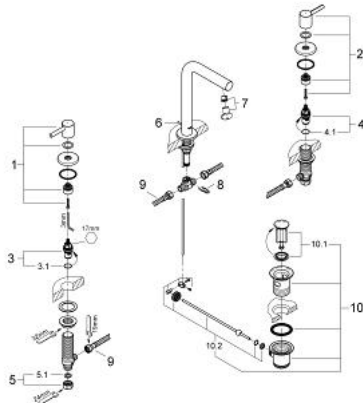

20 299 000 ESSENCE THREE-HOLE BASIN MIXER 1/2" M-SIZE

PRODUCT DESCRIPTION

- Colour: chrome
- high tubular spout
- integrated mousseur
- GROHE LongLife finish
- ceramic headparts 1/2", 90°
- pop-up waste set 1 1/4"
- rapid installation system
- pressure-proof flexible connection hoses between spout and side valves
- union nut with 10.5 mm drilling

20 299 000 ESSENCE THREE-HOLE BASIN MIXER 1/2" M-SIZE

SPARE PARTS, 8月 2010 – now

- 1: Handle (Spare part-nr. 48105000)
- 2: Handle (Spare part-nr. 48106000)
- 3: Ceramic headpart 1/2" (Spare part-nr. 45882000)
- 3.1: O-ring $\varnothing 18.2 \times \varnothing 1.7$ (Spare part-nr. 0392400M)
- 4: Ceramic headpart 1/2" (Spare part-nr. 45883000)
- 4.1: O-ring $\varnothing 18.2 \times \varnothing 1.7$ (Spare part-nr. 0392400M)
- 5: Coupling nut 1/2" x 14.5 mm (Spare part-nr. 1290200M)
- 5.1: Fibre seal $\varnothing 18,5 \times \varnothing 12 \times 2$ (Spare part-nr. 0138900M)
- 6: Pop-up rod (Spare part-nr. 65196000)
- 7: Mousseur set (Spare part-nr. 13937000)
- 8: Fixing clamp (Spare part-nr. 6554100M)
- 9: Flexible connection hose (Spare part-nr. 45704000)
- 10: Waste set 1 1/4" (Spare part-nr. 28910000)
- 10.1: Plug (Spare part-nr. 07182000)
- 10.2: Eccentric rod (Spare part-nr. 07052000)