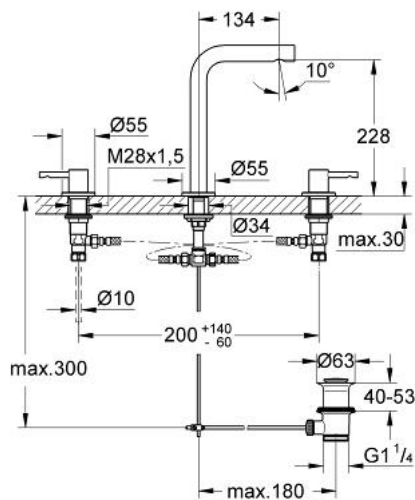

20 299 000 ESSENCE THREE-HOLE BASIN MIXER 1/2" M-SIZE

PRODUCT DESCRIPTION

- Colour: chrome
- high tubular spout
- integrated mousseur
- GROHE LongLife finish
- ceramic headparts 1/2", 90°
- pop-up waste set 1 1/4"
- rapid installation system
- pressure-proof flexible connection hoses between spout and side valves
- union nut with 10.5 mm drilling

20 299 000 ESSENCE THREE-HOLE BASIN MIXER 1/2" M-SIZE

SPARE PARTS, 8月 2010 – now

- 1: Handle (Spare part-nr. 48105000)
- 2: Handle (Spare part-nr. 48106000)
- 3: Ceramic headpart 1/2" (Spare part-nr. 45882000)
- 3.1: O-ring $\varnothing 18.2 \times \varnothing 1.7$ (Spare part-nr. 0392400M)
- 4: Ceramic headpart 1/2" (Spare part-nr. 45883000)
- 4.1: O-ring $\varnothing 18.2 \times \varnothing 1.7$ (Spare part-nr. 0392400M)
- 5: Coupling nut 1/2" x 14.5 mm (Spare part-nr. 1290200M)
- 5.1: Fibre seal $\varnothing 18,5 \times \varnothing 12 \times 2$ (Spare part-nr. 0138900M)
- 6: Pop-up rod (Spare part-nr. 65196000)
- 7: Mousseur set (Spare part-nr. 13937000)
- 8: Fixing clamp (Spare part-nr. 6554100M)
- 9: Flexible connection hose (Spare part-nr. 45704000)
- 10: Waste set 1 1/4" (Spare part-nr. 28910000)
- 10.1: Plug (Spare part-nr. 07182000)
- 10.2: Eccentric rod (Spare part-nr. 07052000)