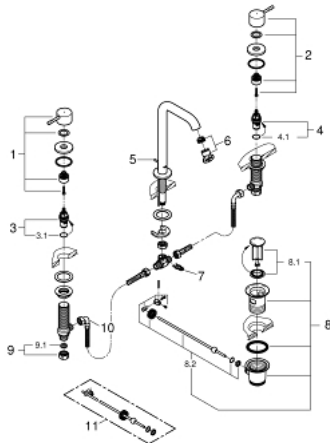

20 299 001 ESSENCE THREE-HOLE BASIN MIXER L-SIZE

PRODUCT DESCRIPTION

- Colour: chrome
- metal lever
- ceramic headparts 1/2", 90°
- GROHE LongLife finish
- GROHE EcoJoy mousseur 5.7 l/min
- GROHE FastFixationInstallation system
- GROHE AquaGuide adjustable mousseur
- pop-up waste set 1 1/4"
- pressure-proof, flexible connection hoses between spout and side valves
- minimum pressure 1,0 bar
- union nut 1/2" x 10,5 mm

20 299 001 ESSENCE THREE-HOLE BASIN MIXER L-SIZE

SPARE PARTS, January 2014 – now

- 1: Handle (Spare part-nr. 48272000)
 - 2: Handle (Spare part-nr. 48273000)
 - 3: Ceramic headpart, 1/2" (Spare part-nr. 45882000)
 - 3.1: O-ring $\varnothing 18.2 \times \varnothing 1.7$ (Spare part-nr. 0392400M)
 - 4: Ceramic headpart, 1/2" (Spare part-nr. 45883000)
 - 4.1: O-ring $\varnothing 18.2 \times \varnothing 1.7$ (Spare part-nr. 0392400M)
 - 5: Pop-up rod (Spare part-nr. 65196000)
 - 6: Mousseur (Spare part-nr. 48270000)
 - 7: Fixing clamp (Spare part-nr. 6554100M)
 - 8: Pop-up waste set 1 1/4" (Spare part-nr. 28910000)
 - 8.1: Plug (Spare part-nr. 07182000)
 - 8.2: Eccentric rod (Spare part-nr. 07052000)
 - 9: Coupling nut 1/2" x 10.5 mm (Spare part-nr. 1290100M)
 - 9.1: Fibre seal dia. 12x2 mm (Spare part-nr. 0138900M)
 - 10: Flexible connection hose (Spare part-nr. 45704000)
 - 11: Eccentric rod (Spare part-nr. 07341000)*
- * Optional accessories