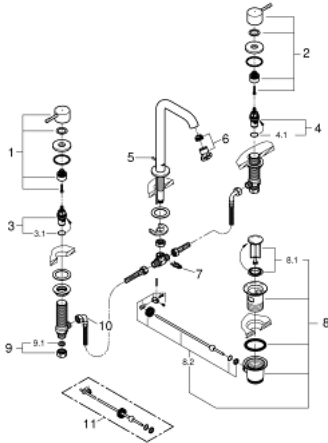

20 299 001 **ESSENCE THREE-HOLE BASIN MIXER**  
**L-SIZE**

**SPARE PARTS**, January 2014 – now

- 1: Handle (Spare part-nr. 48272000)
  - 2: Handle (Spare part-nr. 48273000)
  - 3: Ceramic headpart, 1/2" (Spare part-nr. 45882000)
  - 3.1: O-ring  $\varnothing 18.2 \times \varnothing 1.7$  (Spare part-nr. 0392400M)
  - 4: Ceramic headpart, 1/2" (Spare part-nr. 45883000)
  - 4.1: O-ring  $\varnothing 18.2 \times \varnothing 1.7$  (Spare part-nr. 0392400M)
  - 5: Pop-up rod (Spare part-nr. 65196000)
  - 6: Mousseur (Spare part-nr. 48270000)
  - 7: Fixing clamp (Spare part-nr. 6554100M)
  - 8: Pop-up waste set 1 1/4" (Spare part-nr. 28910000)
  - 8.1: Plug (Spare part-nr. 07182000)
  - 8.2: Eccentric rod (Spare part-nr. 07052000)
  - 9: Coupling nut 1/2" x 10.5 mm (Spare part-nr. 1290100M)
  - 9.1: Fibre seal dia. 12x2 mm (Spare part-nr. 0138900M)
  - 10: Flexible connection hose (Spare part-nr. 45704000)
  - 11: Eccentric rod (Spare part-nr. 07341000)\*
- \* Optional accessories