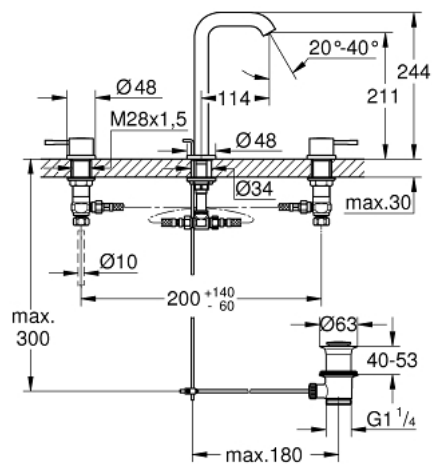

20 299 001 ESSENCE THREE-HOLE BASIN MIXER L-SIZE

PRODUCT DESCRIPTION

- Colour: chrome
- metal lever
- ceramic headparts 1/2", 90°
- GROHE LongLife finish
- GROHE EcoJoy mousseur 5.7 l/min
- GROHE FastFixationInstallation system
- GROHE AquaGuide adjustable mousseur
- pop-up waste set 1 1/4"
- pressure-proof, flexible connection hoses between spout and side valves
- minimum pressure 1,0 bar
- union nut 1/2" x 10,5 mm

20 299 001 ESSENCE THREE-HOLE BASIN MIXER L-SIZE

SPARE PARTS, January 2014 – now

- 1: Handle (Spare part-nr. 48272000)
 - 2: Handle (Spare part-nr. 48273000)
 - 3: Ceramic headpart, 1/2" (Spare part-nr. 45882000)
 - 3.1: O-ring $\varnothing 18.2 \times \varnothing 1.7$ (Spare part-nr. 0392400M)
 - 4: Ceramic headpart, 1/2" (Spare part-nr. 45883000)
 - 4.1: O-ring $\varnothing 18.2 \times \varnothing 1.7$ (Spare part-nr. 0392400M)
 - 5: Pop-up rod (Spare part-nr. 65196000)
 - 6: Mousseur (Spare part-nr. 48270000)
 - 7: Fixing clamp (Spare part-nr. 6554100M)
 - 8: Pop-up waste set 1 1/4" (Spare part-nr. 28910000)
 - 8.1: Plug (Spare part-nr. 07182000)
 - 8.2: Eccentric rod (Spare part-nr. 07052000)
 - 9: Coupling nut 1/2" x 10.5 mm (Spare part-nr. 1290100M)
 - 9.1: Fibre seal dia. 12x2 mm (Spare part-nr. 0138900M)
 - 10: Flexible connection hose (Spare part-nr. 45704000)
 - 11: Eccentric rod (Spare part-nr. 07341000)*
- * Optional accessories