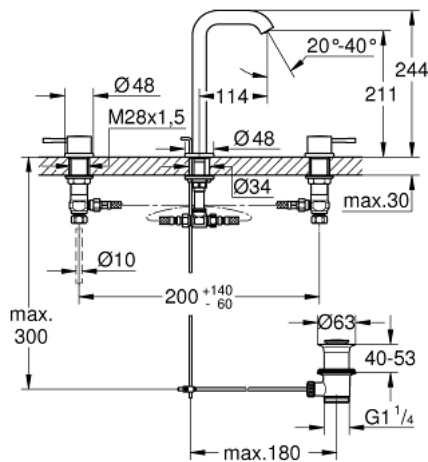

20 299 001 ESSENCE THREE-HOLE BASIN MIXER L-SIZE

PRODUCT DESCRIPTION

- Colour: chrome
- metal lever
- ceramic headparts 1/2", 90°
- GROHE LongLife finish
- mousseur 5.7 l/min
- GROHE FastFixation installation system
- GROHE AquaGuide adjustable mousseur
- pop-up waste set 1 1/4"
- pressure-proof flexible connection hoses between spout and side valves
- min. recommended pressure 1.0 bar
- union nut 1/2" x 10.5 mm

20 299 001 ESSENCE THREE-HOLE BASIN MIXER L-SIZE

SPARE PARTS, 1月 2014 – now

- 1: Handle (Spare part-nr. 48272000)
- 2: Handle (Spare part-nr. 48273000)
- 3: Ceramic headpart 1/2" (Spare part-nr. 45882000)
- 3.1: O-ring Ø 18.2 x Ø 1.7 (Spare part-nr. 0392400M)
- 4: Ceramic headpart 1/2" (Spare part-nr. 45883000)
- 4.1: O-ring Ø 18.2 x Ø 1.7 (Spare part-nr. 0392400M)
- 5: Pop-up rod (Spare part-nr. 65196000)
- 6: Mousseur (Spare part-nr. 48270000)
- 7: Fixing clamp (Spare part-nr. 6554100M)
- 8: Waste set 1 1/4" (Spare part-nr. 28910000)
- 8.1: Plug (Spare part-nr. 07182000)
- 8.2: Eccentric rod (Spare part-nr. 07052000)
- 9: Coupling nut 1/2" (Spare part-nr. 1290100M)
- 9.1: Fibre seal Ø 18,5 x Ø 12 x 2 (Spare part-nr. 0138900M)
- 10: Flexible connection hose (Spare part-nr. 45704000)
- 11: Eccentric rod (Spare part-nr. 07341000)*