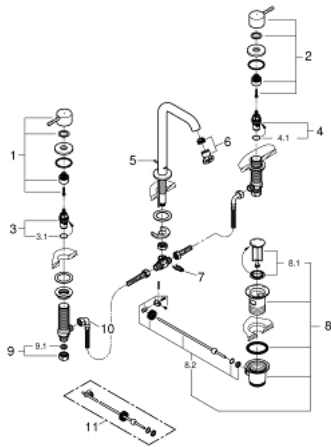

20 299 001 ESSENCE THREE-HOLE BASIN MIXER L-SIZE

PRODUCT DESCRIPTION

- Colour: chrome
- metal lever
- ceramic headparts 1/2", 90°
- GROHE LongLife finish
- mousseur 5.7 l/min
- GROHE FastFixation installation system
- GROHE AquaGuide adjustable mousseur
- pop-up waste set 1 1/4"
- pressure-proof flexible connection hoses between spout and side valves
- min. recommended pressure 1.0 bar
- union nut 1/2" x 10.5 mm

20 299 001 ESSENCE THREE-HOLE BASIN MIXER L-SIZE

SPARE PARTS, 1月 2014 – now

- 1: Handle (Spare part-nr. 48272000)
- 2: Handle (Spare part-nr. 48273000)
- 3: Ceramic headpart 1/2" (Spare part-nr. 45882000)
- 3.1: O-ring Ø 18.2 x Ø 1.7 (Spare part-nr. 0392400M)
- 4: Ceramic headpart 1/2" (Spare part-nr. 45883000)
- 4.1: O-ring Ø 18.2 x Ø 1.7 (Spare part-nr. 0392400M)
- 5: Pop-up rod (Spare part-nr. 65196000)
- 6: Mousseur (Spare part-nr. 48270000)
- 7: Fixing clamp (Spare part-nr. 6554100M)
- 8: Waste set 1 1/4" (Spare part-nr. 28910000)
- 8.1: Plug (Spare part-nr. 07182000)
- 8.2: Eccentric rod (Spare part-nr. 07052000)
- 9: Coupling nut 1/2" (Spare part-nr. 1290100M)
- 9.1: Fibre seal Ø 18,5 x Ø 12 x 2 (Spare part-nr. 0138900M)
- 10: Flexible connection hose (Spare part-nr. 45704000)
- 11: Eccentric rod (Spare part-nr. 07341000)*