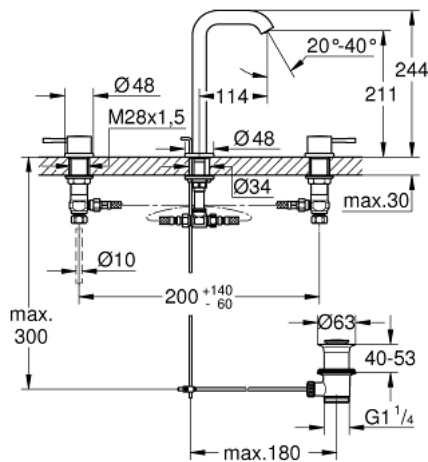

## 20 299 001 ESSENCE THREE-HOLE BASIN MIXER L-SIZE

### PRODUCT DESCRIPTION

- Colour: chrome
- metal lever
- ceramic headparts 1/2", 90°
- GROHE LongLife finish
- GROHE EcoJoy mousseur 5.7 l/min
- GROHE FastFixation installation system
- GROHE AquaGuide adjustable mousseur
- pop-up waste set 1 1/4"
- pressure-proof flexible connection hoses between spout and side valves
- min. recommended pressure 1.0 bar
- union nut 1/2" x 10.5 mm

### SPARE PARTS, 1月 2014 – now

- 1: Handle (Spare part-nr. 48272000)
- 2: Handle (Spare part-nr. 48273000)
- 3: Ceramic headpart 1/2" (Spare part-nr. 45882000)
- 3.1: O-ring Ø 18.2 x Ø 1.7 (Spare part-nr. 0392400M)
- 4: Ceramic headpart 1/2" (Spare part-nr. 45883000)
- 4.1: O-ring Ø 18.2 x Ø 1.7 (Spare part-nr. 0392400M)
- 5: Pop-up rod (Spare part-nr. 65196000)
- 6: Mousseur (Spare part-nr. 48270000)
- 7: Fixing clamp (Spare part-nr. 6554100M)
- 8: Waste set 1 1/4" (Spare part-nr. 28910000)
- 8.1: Plug (Spare part-nr. 07182000)
- 8.2: Eccentric rod (Spare part-nr. 07052000)
- 9: Coupling nut 1/2" (Spare part-nr. 1290100M)
- 9.1: Fibre seal Ø 18,5 x Ø 12 x 2 (Spare part-nr. 0138900M)
- 10: Flexible connection hose (Spare part-nr. 45704000)
- 11: Eccentric rod (Spare part-nr. 07341000)\*