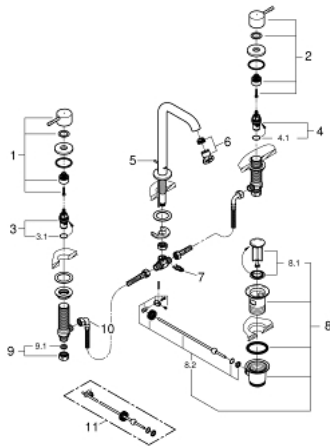

## 20 299 001 ESSENCE THREE-HOLE BASIN MIXER L-SIZE

### PRODUCT DESCRIPTION

- Colour: chrome
- metal lever
- ceramic headparts 1/2", 90°
- GROHE LongLife finish
- GROHE EcoJoy mousseur 5.7 l/min
- GROHE FastFixation installation system
- GROHE AquaGuide adjustable mousseur
- pop-up waste set 1 1/4"
- pressure-proof flexible connection hoses between spout and side valves
- min. recommended pressure 1.0 bar
- union nut 1/2" x 10.5 mm

### SPARE PARTS, 1月 2014 – now

- 1: Handle (Spare part-nr. 48272000)
- 2: Handle (Spare part-nr. 48273000)
- 3: Ceramic headpart 1/2" (Spare part-nr. 45882000)
- 3.1: O-ring Ø 18.2 x Ø 1.7 (Spare part-nr. 0392400M)
- 4: Ceramic headpart 1/2" (Spare part-nr. 45883000)
- 4.1: O-ring Ø 18.2 x Ø 1.7 (Spare part-nr. 0392400M)
- 5: Pop-up rod (Spare part-nr. 65196000)
- 6: Mousseur (Spare part-nr. 48270000)
- 7: Fixing clamp (Spare part-nr. 6554100M)
- 8: Waste set 1 1/4" (Spare part-nr. 28910000)
- 8.1: Plug (Spare part-nr. 07182000)
- 8.2: Eccentric rod (Spare part-nr. 07052000)
- 9: Coupling nut 1/2" (Spare part-nr. 1290100M)
- 9.1: Fibre seal Ø 18,5 x Ø 12 x 2 (Spare part-nr. 0138900M)
- 10: Flexible connection hose (Spare part-nr. 45704000)
- 11: Eccentric rod (Spare part-nr. 07341000)\*