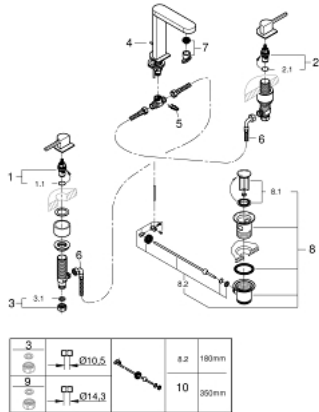

20 301 003 **GROHE PLUS 3-HOLE BASIN MIXER**
M-SIZE

SPARE PARTS, August 2018 – now

- 1: Ceramic headpart, 1/2" (Spare part-nr. 45882000)
 - 1.1: O-ring $\varnothing 18.2 \times \varnothing 1.7$ (Spare part-nr. 0392400M)
 - 2: Ceramic headpart, 1/2" (Spare part-nr. 45883000)
 - 2.1: O-ring $\varnothing 18.2 \times \varnothing 1.7$ (Spare part-nr. 0392400M)
 - 3: Coupling nut 1/2" x 10.5 mm (Spare part-nr. 1290100M)
 - 3.1: Fibre seal dia. 12x2 mm (Spare part-nr. 0138900M)
 - 4: Pop-up rod (Spare part-nr. 65196000)
 - 5: Fixing clamp (Spare part-nr. 6554100M)
 - 6: Flexible connection hose (Spare part-nr. 45704000)
 - 7: Mousseur (Spare part-nr. 48493000)
 - 8: Pop-up waste set 1 1/4" (Spare part-nr. 28910000)
 - 8.1: Plug (Spare part-nr. 07182000)
 - 8.2: Eccentric rod (Spare part-nr. 07052000)
 - 9: Coupling nut 1/2" x 14.5 mm (Spare part-nr. 1290200M)*
 - 10: Eccentric rod (Spare part-nr. 07341000)*
- * Optional accessories