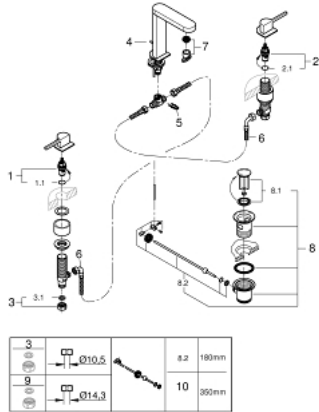

## 20 301 003 GROHE PLUS THREE-HOLE BASIN MIXER 1/2" M-SIZE

### SPARE PARTS, 8月 2018 – now

- 1: Ceramic headpart 1/2" (Spare part-nr. 45882000)
  - 1.1: O-ring  $\varnothing 18.2 \times \varnothing 1.7$  (Spare part-nr. 0392400M)
  - 2: Ceramic headpart 1/2" (Spare part-nr. 45883000)
  - 2.1: O-ring  $\varnothing 18.2 \times \varnothing 1.7$  (Spare part-nr. 0392400M)
  - 3: Coupling nut 1/2" (Spare part-nr. 1290100M)
  - 3.1: Fibre seal  $\varnothing 18,5 \times \varnothing 12 \times 2$  (Spare part-nr. 0138900M)
  - 4: Pop-up rod (Spare part-nr. 65196000)
  - 5: Fixing clamp (Spare part-nr. 6554100M)
  - 6: Flexible connection hose (Spare part-nr. 45704000)
  - 7: Mousseur (Spare part-nr. 48493000)
  - 8: Waste set 1 1/4" (Spare part-nr. 28910000)
  - 8.1: Plug (Spare part-nr. 07182000)
  - 8.2: Eccentric rod (Spare part-nr. 07052000)
  - 9: Coupling nut 1/2" x 14.5 mm (Spare part-nr. 1290200M)\*
  - 10: Eccentric rod (Spare part-nr. 07341000)\*
- \* Optional accessories