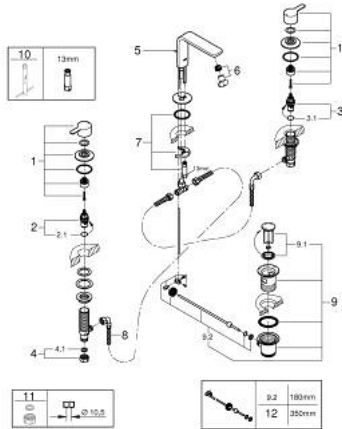

## 20 304 001 LINEARE 3-HOLE BASIN MIXER M-SIZE

### PRODUCT DESCRIPTION

- Colour: chrome
- metal lever
- ceramic headparts 1/2", 90°
- GROHE LongLife finish
- GROHE EcoJoy - less water, perfect flow
- maximum flow rate (at 3 bar): 5 l/min
- GROHE FastFixationInstallation system
- pop-up waste set 1 1/4"
- pressure-proof, flexible connection hoses between spout and side valves
- minimum pressure 1,0 bar
- union nut 1/2" x 10,5 mm

20 304 001 **LINEARE 3-HOLE BASIN MIXER**  
**M-SIZE**

**SPARE PARTS**, July 2016 – now

- 1: Handle pair (Spare part-nr. 48357000)
- 2: Ceramic headpart, 1/2" (Spare part-nr. 45882000)
- 2.1: O-ring  $\varnothing 18.2 \times \varnothing 1.7$  (Spare part-nr. 0392400M)
- 3: Ceramic headpart, 1/2" (Spare part-nr. 45883000)
- 3.1: O-ring  $\varnothing 18.2 \times \varnothing 1.7$  (Spare part-nr. 0392400M)
- 4: Coupling nut 1/2" x 14.5 mm (Spare part-nr. 1290200M)
- 4.1: Fibre seal dia. 12x2 mm (Spare part-nr. 0138900M)
- 5: Pop-up rod (Spare part-nr. 65196000)
- 6: Mousseur (Spare part-nr. 13994000)
- 7: Shank mounting kit (Spare part-nr. 46671000)
- 8: Flexible connection hose (Spare part-nr. 45704000)
- 9: Pop-up waste set 1 1/4" (Spare part-nr. 28910000)
- 9.1: Plug (Spare part-nr. 07182000)
- 9.2: Eccentric rod (Spare part-nr. 07052000)
- 10: Mounting wrench (Spare part-nr. 19017000)\*
- 11: Coupling nut 1/2" x 10.5 mm (Spare part-nr. 1290100M)\*
- 12: Eccentric rod (Spare part-nr. 07341000)\*