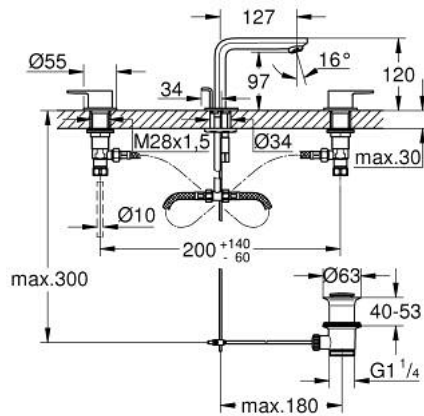

## 20 304 001 LINEARE 3-HOLE BASIN MIXER M-SIZE

### PRODUCT DESCRIPTION

- Colour: chrome
- metal lever
- ceramic headparts 1/2", 90°
- GROHE LongLife finish
- GROHE EcoJoy - less water, perfect flow
- maximum flow rate (at 3 bar): 5 l/min
- GROHE FastFixationInstallation system
- pop-up waste set 1 1/4"
- pressure-proof, flexible connection hoses between spout and side valves
- minimum pressure 1,0 bar
- union nut 1/2" x 10,5 mm

20 304 001 **LINEARE 3-HOLE BASIN MIXER**  
**M-SIZE**

**SPARE PARTS**, July 2016 – now

- 1: Handle pair (Spare part-nr. 48357000)
- 2: Ceramic headpart, 1/2" (Spare part-nr. 45882000)
- 2.1: O-ring  $\varnothing 18.2 \times \varnothing 1.7$  (Spare part-nr. 0392400M)
- 3: Ceramic headpart, 1/2" (Spare part-nr. 45883000)
- 3.1: O-ring  $\varnothing 18.2 \times \varnothing 1.7$  (Spare part-nr. 0392400M)
- 4: Coupling nut 1/2" x 14.5 mm (Spare part-nr. 1290200M)
- 4.1: Fibre seal dia. 12x2 mm (Spare part-nr. 0138900M)
- 5: Pop-up rod (Spare part-nr. 65196000)
- 6: Mousseur (Spare part-nr. 13994000)
- 7: Shank mounting kit (Spare part-nr. 46671000)
- 8: Flexible connection hose (Spare part-nr. 45704000)
- 9: Pop-up waste set 1 1/4" (Spare part-nr. 28910000)
- 9.1: Plug (Spare part-nr. 07182000)
- 9.2: Eccentric rod (Spare part-nr. 07052000)
- 10: Mounting wrench (Spare part-nr. 19017000)\*
- 11: Coupling nut 1/2" x 10.5 mm (Spare part-nr. 1290100M)\*
- 12: Eccentric rod (Spare part-nr. 07341000)\*