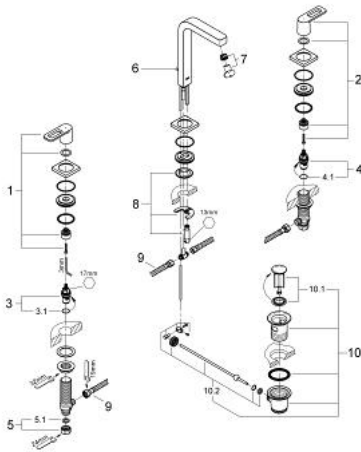

## 20 307 000 QUADRA THREE-HOLE BASIN MIXER 1/2" M-SIZE

### PRODUCT DESCRIPTION

- Colour: chrome
- mousseur
- GROHE LongLife finish
- ceramic headparts 1/2", 90°
- pop-up waste set 1 1/4"
- GROHE FastFixation installation system with centering support
- pressure-proof flexible connection hoses between spout and side valves
- union nut with 10.5 mm drilling

20 307 000 **QUADRA THREE-HOLE BASIN MIXER 1/2"**  
**M-SIZE**

**SPARE PARTS**, 8月 2010 – now

- 1: Handle Quadra red (Spare part-nr. 48111000)
  - 2: Handle Quadra blue (Spare part-nr. 48112000)
  - 3: Ceramic headpart 1/2" (Spare part-nr. 45882000)
  - 3.1: O-ring Ø 18.2 x Ø 1.7 (Spare part-nr. 0392400M)
  - 4: Ceramic headpart 1/2" (Spare part-nr. 45883000)
  - 4.1: O-ring Ø 18.2 x Ø 1.7 (Spare part-nr. 0392400M)
  - 5: Coupling nut 1/2" x 14.5 mm (Spare part-nr. 1290200M)
  - 5.1: Fibre seal Ø 18,5 x Ø 12 x 2 (Spare part-nr. 0138900M)
  - 6: Mousseur (Spare part-nr. 13994000)
  - 7: Pop-up rod (Spare part-nr. 65196000)
  - 8: Shank mounting kit (Spare part-nr. 46671000)
  - 9: Waste set 1 1/4" (Spare part-nr. 28910000)
  - 9.1: Plug (Spare part-nr. 07182000)
  - 9.2: Eccentric rod (Spare part-nr. 07052000)
  - 10: Flexible hose (Spare part-nr. 45442000)
  - 11: Eccentric rod (Spare part-nr. 07341000)\*
  - 12: Mounting wrench (Spare part-nr. 19017000)\*
- \* Optional accessories