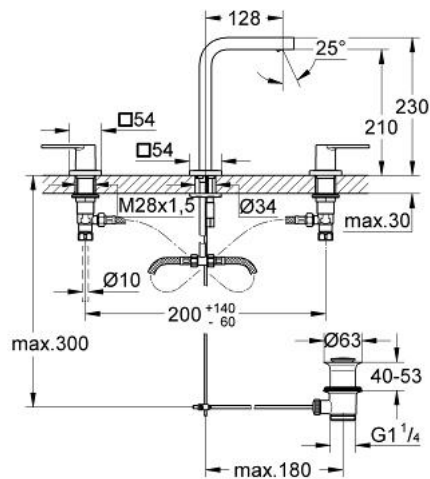

## 20 307 000 QUADRA THREE-HOLE BASIN MIXER 1/2" M-SIZE

### PRODUCT DESCRIPTION

- Colour: chrome
- mousseur
- GROHE LongLife finish
- ceramic headparts 1/2", 90°
- pop-up waste set 1 1/4"
- GROHE FastFixation installation system with centering support
- pressure-proof flexible connection hoses between spout and side valves
- union nut with 10.5 mm drilling

20 307 000 **QUADRA THREE-HOLE BASIN MIXER 1/2"**  
**M-SIZE**

**SPARE PARTS**, 8月 2010 – now

- 1: Handle Quadra red (Spare part-nr. 48111000)
  - 2: Handle Quadra blue (Spare part-nr. 48112000)
  - 3: Ceramic headpart 1/2" (Spare part-nr. 45882000)
  - 3.1: O-ring Ø 18.2 x Ø 1.7 (Spare part-nr. 0392400M)
  - 4: Ceramic headpart 1/2" (Spare part-nr. 45883000)
  - 4.1: O-ring Ø 18.2 x Ø 1.7 (Spare part-nr. 0392400M)
  - 5: Coupling nut 1/2" x 14.5 mm (Spare part-nr. 1290200M)
  - 5.1: Fibre seal Ø 18,5 x Ø 12 x 2 (Spare part-nr. 0138900M)
  - 6: Mousseur (Spare part-nr. 13994000)
  - 7: Pop-up rod (Spare part-nr. 65196000)
  - 8: Shank mounting kit (Spare part-nr. 46671000)
  - 9: Waste set 1 1/4" (Spare part-nr. 28910000)
  - 9.1: Plug (Spare part-nr. 07182000)
  - 9.2: Eccentric rod (Spare part-nr. 07052000)
  - 10: Flexible hose (Spare part-nr. 45442000)
  - 11: Eccentric rod (Spare part-nr. 07341000)\*
  - 12: Mounting wrench (Spare part-nr. 19017000)\*
- \* Optional accessories