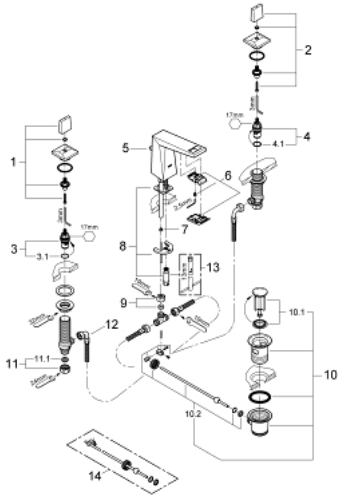

## 20 342 000 ALLURE BRILLIANT 3-HOLE BASIN MIXER S-SIZE

### PRODUCT DESCRIPTION

- Colour: chrome
- ceramic headparts 1/2", 90°
- GROHE EcoJoy 5.0 l/min flow limiter
- low spout with integrated mousseur
- pop-up waste set 1 1/4"
- pressure-proof flexible connection hoses between spout and side valves
- min. recommended pressure 1.0 bar

### SPARE PARTS, 8月 2010 – now

- 1: Allure Brilliant handle red (Spare part-nr. 48129000)
- 2: Allure Brilliant handle blue (Spare part-nr. 48130000)
- 3: Ceramic headpart 1/2" (Spare part-nr. 45882000)
- 3.1: O-ring Ø 18.2 x Ø 1.7 (Spare part-nr. 0392400M)
- 4: Ceramic headpart 1/2" (Spare part-nr. 45883000)
- 4.1: O-ring Ø 18.2 x Ø 1.7 (Spare part-nr. 0392400M)
- 5: Pop-up rod (Spare part-nr. 46787000)
- 6: Race (Spare part-nr. 46794000)
- 7: Flow limiter (Spare part-nr. 48160000)
- 8: Shank mounting kit (Spare part-nr. 46671000)
- 9: Compression union 3/8" (Spare part-nr. 12914000)
- 10: Waste set 1 1/4" (Spare part-nr. 28910000)
- 10.1: Plug (Spare part-nr. 07182000)
- 10.2: Eccentric rod (Spare part-nr. 07052000)
- 11: Coupling nut 1/2" (Spare part-nr. 1290100M)
- 11.1: Fibre seal Ø 18,5 x Ø 12 x 2 (Spare part-nr. 0138900M)
- 12: Flexible connection hose (Spare part-nr. 45704000)
- 13: Mounting wrench (Spare part-nr. 19017000)\*
- 14: Eccentric rod (Spare part-nr. 07341000)\*