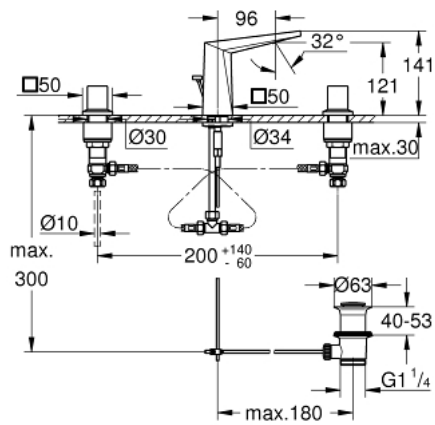

## 20 342 000 ALLURE BRILLIANT 3-HOLE BASIN MIXER S-SIZE

### PRODUCT DESCRIPTION

- Colour: chrome
- ceramic headparts 1/2", 90°
- GROHE EcoJoy 5.0 l/min flow limiter
- low spout with integrated mousseur
- pop-up waste set 1 1/4"
- pressure-proof flexible connection hoses between spout and side valves
- min. recommended pressure 1.0 bar

### SPARE PARTS, 8月 2010 – now

- 1: Allure Brilliant handle red (Spare part-nr. 48129000)
- 2: Allure Brilliant handle blue (Spare part-nr. 48130000)
- 3: Ceramic headpart 1/2" (Spare part-nr. 45882000)
- 3.1: O-ring Ø 18.2 x Ø 1.7 (Spare part-nr. 0392400M)
- 4: Ceramic headpart 1/2" (Spare part-nr. 45883000)
- 4.1: O-ring Ø 18.2 x Ø 1.7 (Spare part-nr. 0392400M)
- 5: Pop-up rod (Spare part-nr. 46787000)
- 6: Race (Spare part-nr. 46794000)
- 7: Flow limiter (Spare part-nr. 48160000)
- 8: Shank mounting kit (Spare part-nr. 46671000)
- 9: Compression union 3/8" (Spare part-nr. 12914000)
- 10: Waste set 1 1/4" (Spare part-nr. 28910000)
- 10.1: Plug (Spare part-nr. 07182000)
- 10.2: Eccentric rod (Spare part-nr. 07052000)
- 11: Coupling nut 1/2" (Spare part-nr. 1290100M)
- 11.1: Fibre seal Ø 18,5 x Ø 12 x 2 (Spare part-nr. 0138900M)
- 12: Flexible connection hose (Spare part-nr. 45704000)
- 13: Mounting wrench (Spare part-nr. 19017000)\*
- 14: Eccentric rod (Spare part-nr. 07341000)\*