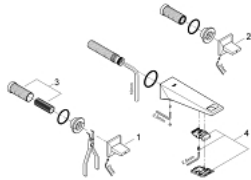

## 20 346 000 ALLURE BRILLIANT 3-HOLE BASIN MIXER S-SIZE

### PRODUCT DESCRIPTION

- Colour: chrome
- wall mounted
- without concealed body
- for use with rough-in set 29 025 002
- valves hot/cold with ceramic headparts 1/2° - 90°
- GROHE LongLife finish
- GROHE EcoJoy 5.0 l/min flow limiter
- projection 161 mm
- centre distance 200 mm
- projection 161 mm
- minimum pressure 1,0 bar

20 346 000 **ALLURE BRILLIANT 3-HOLE BASIN MIXER S-SIZE**

**SPARE PARTS**, August 2010 – now

- 1: Handle (Spare part-nr. 48225000)
- 2: Handle (Spare part-nr. 48226000)
- 3: Extension (Spare part-nr. 45988000)
- 4: Race (Spare part-nr. 46794000)