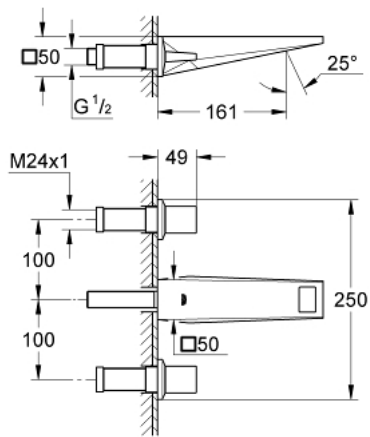

## 20 346 000 ALLURE BRILLIANT 3-HOLE BASIN MIXER S-SIZE

### PRODUCT DESCRIPTION

- Colour: chrome
- wall mounted
- without concealed body
- for use with rough-in set 29 025 002
- valves hot/cold with ceramic headparts 1/2° - 90°
- GROHE LongLife finish
- GROHE EcoJoy 5.0 l/min flow limiter
- projection 161 mm
- centre distance 200 mm
- projection 161 mm
- minimum pressure 1,0 bar

20 346 000 **ALLURE BRILLIANT 3-HOLE BASIN MIXER S-SIZE**

**SPARE PARTS**, August 2010 – now

- 1: Handle (Spare part-nr. 48225000)
- 2: Handle (Spare part-nr. 48226000)
- 3: Extension (Spare part-nr. 45988000)
- 4: Race (Spare part-nr. 46794000)