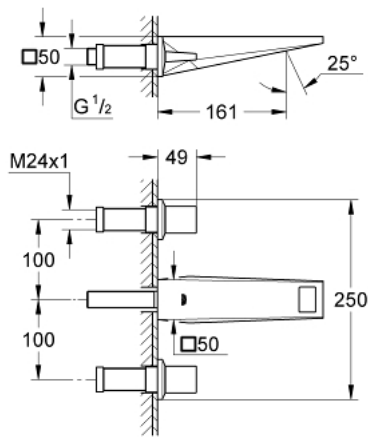

## 20 346 000 ALLURE BRILLIANT 3-HOLE BASIN MIXER S-SIZE

### PRODUCT DESCRIPTION

- Colour: chrome
- wall mounted
- without concealed body
- for use with rough-in set 29 025 002
- valves hot/cold with ceramic headparts 1/2° - 90°
- GROHE LongLife finish
- 5.0 l/min flow limiter
- projection 161 mm
- centre distance 200 mm
- projection 161 mm
- minimum pressure 1,0 bar

20 346 000 **ALLURE BRILLIANT 3-HOLE BASIN MIXER S-SIZE**

**SPARE PARTS**, August 2010 – now

- 1: Handle (Spare part-nr. 48225000)
- 2: Handle (Spare part-nr. 48226000)
- 3: Extension (Spare part-nr. 45988000)
- 4: Race (Spare part-nr. 46794000)