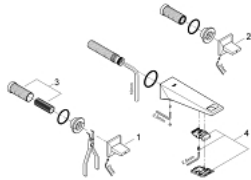

## 20 346 000 ALLURE BRILLIANT 3-HOLE BASIN MIXER S-SIZE

### PRODUCT DESCRIPTION

- Colour: chrome
- wall mounted
- without concealed body
- for use with rough-in set 29 025 002
- valves hot/cold with ceramic headparts 1/2° - 90°
- GROHE LongLife finish
- 5.0 l/min flow limiter
- projection 161 mm
- centre distance 200 mm
- projection 161 mm
- minimum pressure 1,0 bar

20 346 000 **ALLURE BRILLIANT 3-HOLE BASIN MIXER S-SIZE**

**SPARE PARTS**, August 2010 – now

- 1: Handle (Spare part-nr. 48225000)
- 2: Handle (Spare part-nr. 48226000)
- 3: Extension (Spare part-nr. 45988000)
- 4: Race (Spare part-nr. 46794000)