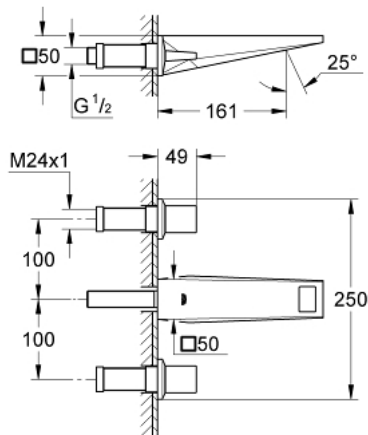

20 346 000 ALLURE BRILLIANT 3-HOLE BASIN MIXER S-SIZE

PRODUCT DESCRIPTION

- Colour: chrome
- wall mounted
- without concealed body
- for use with rough-in set 29 025 002
- valves hot/cold with ceramic headparts 1/2" - 90°
- GROHE LongLife finish
- 5.0 l/min flow limiter
- spout with integrated mousseur
- center distance 200 mm
- projection 161 mm
- min. recommended pressure 1.0 bar

20 346 000 ALLURE BRILLIANT 3-HOLE BASIN MIXER S-SIZE

SPARE PARTS, 8月 2010 – now

- 1: Handle (Spare part-nr. 48225000)
- 2: Handle (Spare part-nr. 48226000)
- 3: Extension for spindle (Spare part-nr. 45988000)
- 4: Race (Spare part-nr. 46794000)