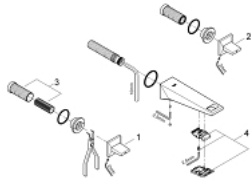

20 346 000 ALLURE BRILLIANT 3-HOLE BASIN MIXER S-SIZE

PRODUCT DESCRIPTION

- Colour: chrome
- wall mounted
- without concealed body
- for use with rough-in set 29 025 002
- valves hot/cold with ceramic headparts 1/2" - 90°
- GROHE LongLife finish
- 5.0 l/min flow limiter
- spout with integrated mousseur
- center distance 200 mm
- projection 161 mm
- min. recommended pressure 1.0 bar

20 346 000 ALLURE BRILLIANT 3-HOLE BASIN MIXER S-SIZE

SPARE PARTS, 8月 2010 – now

- 1: Handle (Spare part-nr. 48225000)
- 2: Handle (Spare part-nr. 48226000)
- 3: Extension for spindle (Spare part-nr. 45988000)
- 4: Race (Spare part-nr. 46794000)