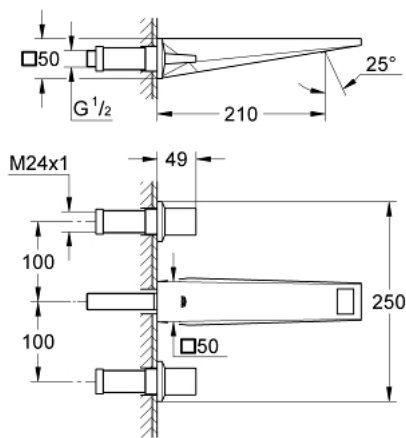

20 348 000 ALLURE BRILLIANT 3-HOLE BASIN MIXER M-SIZE

PRODUCT DESCRIPTION

- Colour: chrome
- wall mounted
- without concealed body
- for use with rough-in set 29 025 002
- valves hot/cold with ceramic headparts 1/2" - 90°
- GROHE LongLife finish
- GROHE EcoJoy 5.0 l/min flow limiter
- projection 161 mm
- centre distance 200 mm
- projection 210 mm
- minimum pressure 1,0 bar

20 348 000 **ALLURE BRILLIANT 3-HOLE BASIN MIXER**
M-SIZE

SPARE PARTS, August 2010 – now

- 1: Handle (Spare part-nr. 48225000)
- 2: Handle (Spare part-nr. 48226000)
- 3: Extension (Spare part-nr. 45988000)
- 4: Race (Spare part-nr. 46794000)