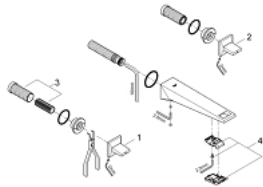

20 348 000 ALLURE BRILLIANT 3-HOLE BASIN MIXER M-SIZE

PRODUCT DESCRIPTION

- Colour: chrome
- wall mounted
- without concealed body
- for use with rough-in set 29 025 002
- valves hot/cold with ceramic headparts 1/2" - 90°
- GROHE LongLife finish
- 5.0 l/min flow limiter
- projection 161 mm
- centre distance 200 mm
- projection 210 mm
- minimum pressure 1,0 bar

20 348 000 **ALLURE BRILLIANT 3-HOLE BASIN MIXER**
M-SIZE

SPARE PARTS, August 2010 – now

- 1: Handle (Spare part-nr. 48225000)
- 2: Handle (Spare part-nr. 48226000)
- 3: Extension (Spare part-nr. 45988000)
- 4: Race (Spare part-nr. 46794000)