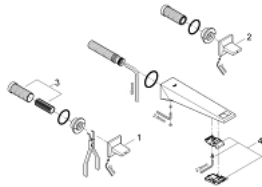

20 348 000 ALLURE BRILLIANT 3-HOLE BASIN MIXER M-SIZE

PRODUCT DESCRIPTION

- Colour: chrome
- wall mounted
- without concealed body
- for use with rough-in set 29 025 002
- valves hot/cold with ceramic headparts 1/2" - 90°
- GROHE LongLife finish
- GROHE EcoJoy 5.0 l/min flow limiter
- projection 161 mm
- centre distance 200 mm
- projection 210 mm
- minimum pressure 1,0 bar

20 348 000 **ALLURE BRILLIANT 3-HOLE BASIN MIXER**
M-SIZE

SPARE PARTS, August 2010 – now

- 1: Handle (Spare part-nr. 48225000)
- 2: Handle (Spare part-nr. 48226000)
- 3: Extension (Spare part-nr. 45988000)
- 4: Race (Spare part-nr. 46794000)