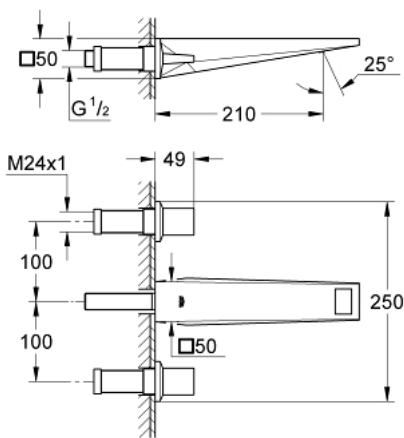

20 348 000 ALLURE BRILLIANT 3-HOLE BASIN MIXER M-SIZE

PRODUCT DESCRIPTION

- Colour: chrome
- wall mounted
- without concealed body
- for use with rough-in set 29 025 002
- valves hot/cold with ceramic headparts 1/2" - 90°
- GROHE LongLife finish
- 5.0 l/min flow limiter
- projection 161 mm
- centre distance 200 mm
- projection 210 mm
- minimum pressure 1,0 bar

20 348 000 **ALLURE BRILLIANT 3-HOLE BASIN MIXER**
M-SIZE

SPARE PARTS, August 2010 – now

- 1: Handle (Spare part-nr. 48225000)
- 2: Handle (Spare part-nr. 48226000)
- 3: Extension (Spare part-nr. 45988000)
- 4: Race (Spare part-nr. 46794000)