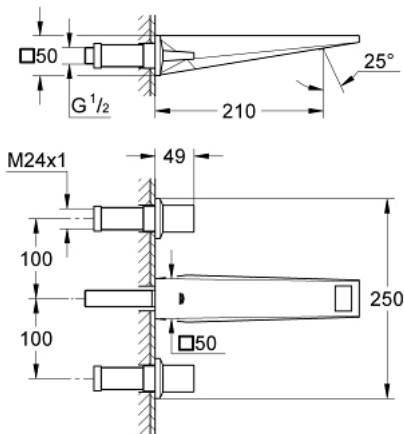

20 348 000 ALLURE BRILLIANT THREE-HOLE BASIN MIXER 1/2" M-SIZE

PRODUCT DESCRIPTION

- Colour: chrome
- wall mounted
- without concealed body
- for use with rough-in set 29 025 002
- valves hot/cold with ceramic headparts 1/2" - 90°
- GROHE LongLife finish
- 5.0 l/min flow limiter
- spout with integrated mousseur
- center distance 200 mm
- projection 210 mm
- min. recommended pressure 1.0 bar

20 348 000 **ALLURE BRILLIANT THREE-HOLE BASIN MIXER 1/2"**
M-SIZE

SPARE PARTS, 8月 2010 – now

- 1: Handle (Spare part-nr. 48225000)
- 2: Handle (Spare part-nr. 48226000)
- 3: Extension for spindle (Spare part-nr. 45988000)
- 4: Race (Spare part-nr. 46794000)