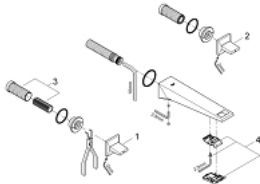

20 348 000 ALLURE BRILLIANT THREE-HOLE BASIN MIXER 1/2" M-SIZE

PRODUCT DESCRIPTION

- Colour: chrome
- wall mounted
- without concealed body
- for use with rough-in set 29 025 002
- valves hot/cold with ceramic headparts 1/2" - 90°
- GROHE LongLife finish
- 5.0 l/min flow limiter
- spout with integrated mousseur
- center distance 200 mm
- projection 210 mm
- min. recommended pressure 1.0 bar

20 348 000 **ALLURE BRILLIANT THREE-HOLE BASIN MIXER 1/2"**
M-SIZE

SPARE PARTS, 8月 2010 – now

- 1: Handle (Spare part-nr. 48225000)
- 2: Handle (Spare part-nr. 48226000)
- 3: Extension for spindle (Spare part-nr. 45988000)
- 4: Race (Spare part-nr. 46794000)