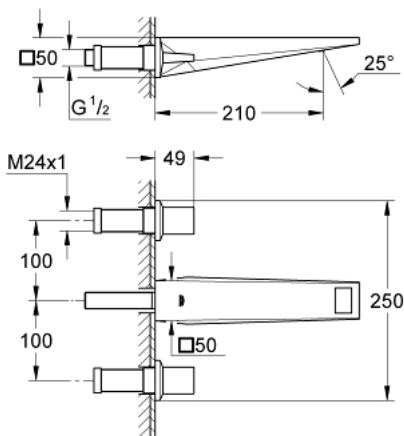

20 348 000 ALLURE BRILLIANT THREE-HOLE BASIN MIXER 1/2" M-SIZE

PRODUCT DESCRIPTION

- Colour: chrome
- wall mounted
- without concealed body
- for use with rough-in set 29 025 002
- valves hot/cold with ceramic headparts 1/2" - 90°
- GROHE LongLife finish
- 5.0 l/min flow limiter
- spout with integrated mousseur
- center distance 200 mm
- projection 210 mm
- min. recommended pressure 1.0 bar

20 348 000 **ALLURE BRILLIANT THREE-HOLE BASIN MIXER 1/2"**
M-SIZE

SPARE PARTS, 8月 2010 – now

- 1: Handle (Spare part-nr. 48225000)
- 2: Handle (Spare part-nr. 48226000)
- 3: Extension for spindle (Spare part-nr. 45988000)
- 4: Race (Spare part-nr. 46794000)