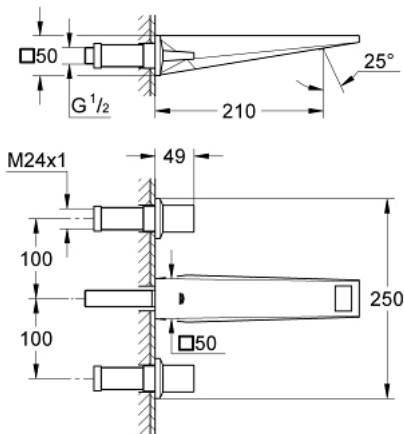

20 348 000 ALLURE BRILLIANT THREE-HOLE BASIN MIXER 1/2" M-SIZE

PRODUCT DESCRIPTION

- Colour: chrome
- wall mounted
- without concealed body
- for use with rough-in set 29 025 002
- valves hot/cold with ceramic headparts 1/2" - 90°
- GROHE LongLife finish
- GROHE EcoJoy 5.0 l/min flow limiter
- spout with integrated mousseur
- center distance 200 mm
- projection 210 mm
- min. recommended pressure 1.0 bar

20 348 000 **ALLURE BRILLIANT THREE-HOLE BASIN MIXER 1/2"**
M-SIZE

SPARE PARTS, 8月 2010 – now

- 1: Handle (Spare part-nr. 48225000)
- 2: Handle (Spare part-nr. 48226000)
- 3: Extension for spindle (Spare part-nr. 45988000)
- 4: Race (Spare part-nr. 46794000)