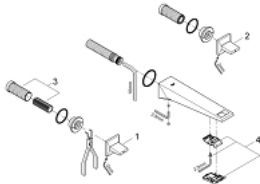

20 348 000 ALLURE BRILLIANT THREE-HOLE BASIN MIXER 1/2" M-SIZE

PRODUCT DESCRIPTION

- Colour: chrome
- wall mounted
- without concealed body
- for use with rough-in set 29 025 002
- valves hot/cold with ceramic headparts 1/2" - 90°
- GROHE LongLife finish
- GROHE EcoJoy 5.0 l/min flow limiter
- spout with integrated mousseur
- center distance 200 mm
- projection 210 mm
- min. recommended pressure 1.0 bar

20 348 000 **ALLURE BRILLIANT THREE-HOLE BASIN MIXER 1/2"**
M-SIZE

SPARE PARTS, 8月 2010 – now

- 1: Handle (Spare part-nr. 48225000)
- 2: Handle (Spare part-nr. 48226000)
- 3: Extension for spindle (Spare part-nr. 45988000)
- 4: Race (Spare part-nr. 46794000)