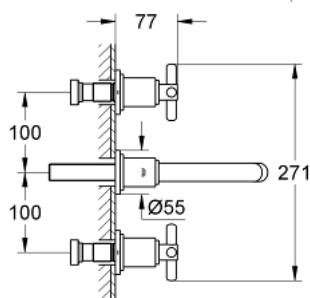

20 387 000 ATRIO 3-HOLE BASIN MIXER M-SIZE

PRODUCT DESCRIPTION

- Colour: chrome
- wall mounted
- without concealed body
- final installation set for
- 32 706 000
- with Ypsilon handle
- valves hot/cold with ceramic headparts 1/2" - 90°
- GROHE LongLife finish
- centre distance 200 mm
- projection 220 mm
- minimum pressure 1,0 bar

20 387 000 ATRIO 3-HOLE BASIN MIXER M-SIZE

SPARE PARTS, April 2011 – now

- 1: Handle Atrio Ypsilon (Spare part-nr. 45603000)
- 1.1: Replacement handle connection kit (Spare part-nr. 45605000)
- 2: Extension (Spare part-nr. 45607000)
- 3: Extension 20-80 (Spare part-nr. 45202000)
- 4: Mousseur (Spare part-nr. 06574000)