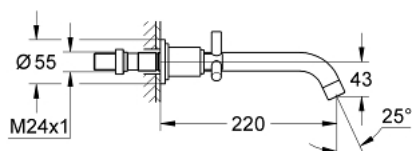

20 387 000 ATRIO 3-HOLE BASIN MIXER M-SIZE

PRODUCT DESCRIPTION

- Colour: chrome
- wall mounted
- without concealed body
- final installation set for
- 32 706 000
- with Ypsilon handle
- valves hot/cold with ceramic headparts 1/2" - 90°
- GROHE LongLife finish
- centre distance 200 mm
- projection 220 mm
- minimum pressure 1,0 bar

20 387 000 ATRIO 3-HOLE BASIN MIXER M-SIZE

SPARE PARTS, April 2011 – now

- 1: Handle Atrio Ypsilon (Spare part-nr. 45603000)
- 1.1: Replacement handle connection kit (Spare part-nr. 45605000)
- 2: Extension (Spare part-nr. 45607000)
- 3: Extension 20-80 (Spare part-nr. 45202000)
- 4: Mousseur (Spare part-nr. 06574000)