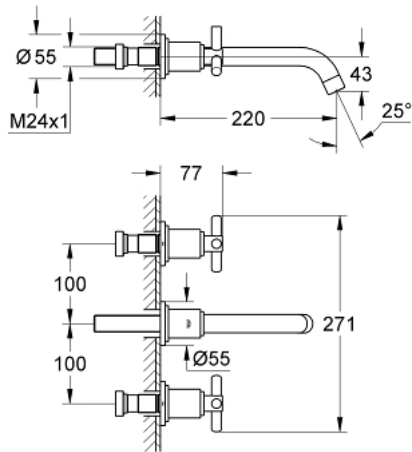

20 387 000 ATRIO THREE-HOLE BASIN MIXER M-SIZE

PRODUCT DESCRIPTION

- Colour: chrome
- wall mounted
- without concealed body
- set for final installation for
- 32 706 000
- with Ypsilon handle
- valves hot/cold with ceramic headparts 1/2" - 90°
- GROHE LongLife finish
- center distance 200 mm
- projection 220 mm
- min. recommended pressure 1.0 bar

20 387 000 **ATRIO THREE-HOLE BASIN MIXER** **M-SIZE**

SPARE PARTS, 4月 2011 – now

- 1: Handle Atrio Ypsilon (Spare part-nr. 45603000)
- 1.1: Replacement handle connection kit (Spare part-nr. 45605000)
- 2: Extension for spindle (Spare part-nr. 45607000)
- 3: Extension set, 80 mm (Spare part-nr. 45202000)
- 4: Mousseur (Spare part-nr. 06574000)