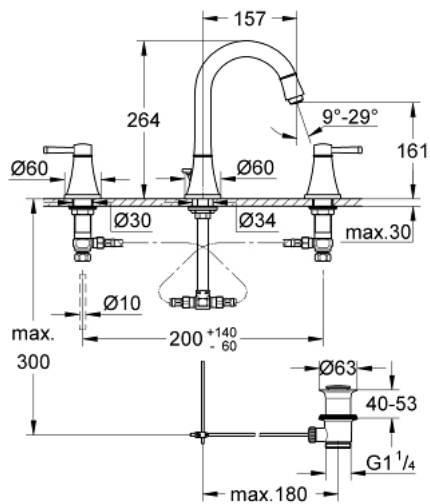

20 389 000 GRANDERA 3-HOLE BASIN MIXER M-SIZE

PRODUCT DESCRIPTION

- Colour: chrome
- valves hot/cold with ceramic headparts 1/2" - 90°
- GROHE LongLife finish
- GROHE EcoJoy - less water, perfect flow
- GROHE AquaGuide adjustable mousseur 5.7 l/min
- pop-up waste set 1 1/4"
- pressure-proof, flexible connection hoses between spout and side valves
- minimum pressure 1,0 bar

20 389 000 GRANDERA 3-HOLE BASIN MIXER M-SIZE

SPARE PARTS, January 2012 – now

- 1: Grandera handle red (Spare part-nr. 48198000)
 - 2: Grandera handle blue (Spare part-nr. 48199000)
 - 3: Ceramic headpart, 1/2" (Spare part-nr. 45882000)
 - 3.1: O-ring $\varnothing 18.2 \times \varnothing 1.7$ (Spare part-nr. 0392400M)
 - 4: Ceramic headpart, 1/2" (Spare part-nr. 45883000)
 - 4.1: O-ring $\varnothing 18.2 \times \varnothing 1.7$ (Spare part-nr. 0392400M)
 - 5: Lift rod (Spare part-nr. 48200000)
 - 6: Flow straightener (Spare part-nr. 46837000)
 - 7: Fixing clamp (Spare part-nr. 6554100M)
 - 8: Pop-up waste set 1 1/4" (Spare part-nr. 28910000)
 - 8.1: Plug (Spare part-nr. 07182000)
 - 8.2: Eccentric rod (Spare part-nr. 07052000)
 - 9: Coupling nut 1/2" x 10.5 mm (Spare part-nr. 1290100M)
 - 9.1: Fibre seal dia. 12x2 mm (Spare part-nr. 0138900M)
 - 10: Flexible connection hose (Spare part-nr. 45704000)
 - 11: Eccentric rod (Spare part-nr. 07341000)*
- * Optional accessories