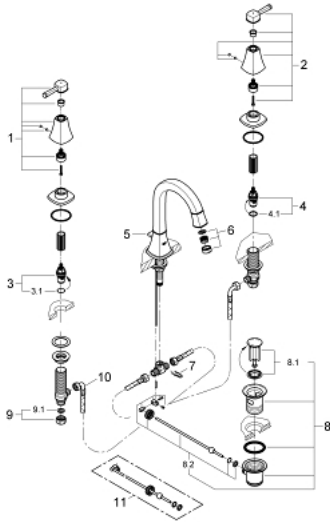

20 389 000 GRANDERA 3-HOLE BASIN MIXER M-SIZE

PRODUCT DESCRIPTION

- Colour: chrome
- valves hot/cold with ceramic headparts 1/2" - 90°
- GROHE LongLife finish
- GROHE EcoJoy - less water, perfect flow
- GROHE AquaGuide adjustable mousseur 5.7 l/min
- pop-up waste set 1 1/4"
- pressure-proof, flexible connection hoses between spout and side valves
- minimum pressure 1,0 bar

20 389 000 GRANDERA 3-HOLE BASIN MIXER M-SIZE

SPARE PARTS, January 2012 – now

- 1: Grandera handle red (Spare part-nr. 48198000)
 - 2: Grandera handle blue (Spare part-nr. 48199000)
 - 3: Ceramic headpart, 1/2" (Spare part-nr. 45882000)
 - 3.1: O-ring $\varnothing 18.2 \times \varnothing 1.7$ (Spare part-nr. 0392400M)
 - 4: Ceramic headpart, 1/2" (Spare part-nr. 45883000)
 - 4.1: O-ring $\varnothing 18.2 \times \varnothing 1.7$ (Spare part-nr. 0392400M)
 - 5: Lift rod (Spare part-nr. 48200000)
 - 6: Flow straightener (Spare part-nr. 46837000)
 - 7: Fixing clamp (Spare part-nr. 6554100M)
 - 8: Pop-up waste set 1 1/4" (Spare part-nr. 28910000)
 - 8.1: Plug (Spare part-nr. 07182000)
 - 8.2: Eccentric rod (Spare part-nr. 07052000)
 - 9: Coupling nut 1/2" x 10.5 mm (Spare part-nr. 1290100M)
 - 9.1: Fibre seal dia. 12x2 mm (Spare part-nr. 0138900M)
 - 10: Flexible connection hose (Spare part-nr. 45704000)
 - 11: Eccentric rod (Spare part-nr. 07341000)*
- * Optional accessories