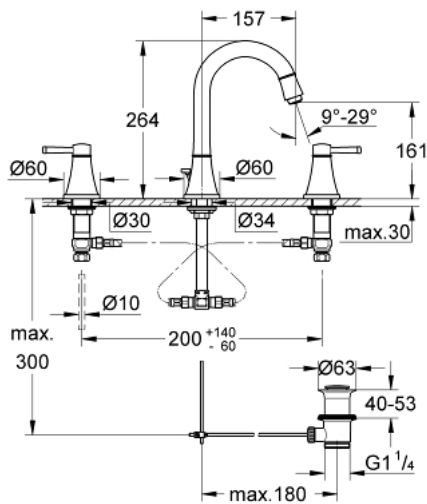

20 389 000 GRANDERA THREE-HOLE BASIN MIXER 1/2" M-SIZE

PRODUCT DESCRIPTION

- Colour: chrome
- valves hot/cold with ceramic headparts 1/2" - 90°
- GROHE LongLife finish
- GROHE EcoJoy - Less water, perfect flow
- GROHE AquaGuide adjustable mousseur 5.7 l/min
- pop-up waste set 1 1/4"
- pressure-proof flexible connection hoses between spout and side valves
- min. recommended pressure 1.0 bar

20 389 000 **GRANDERA THREE-HOLE BASIN MIXER 1/2"**
M-SIZE

SPARE PARTS, 1月 2012 – now

- 1: Grandera handle red (Spare part-nr. 48198000)
- 2: Grandera handle blue (Spare part-nr. 48199000)
- 3: Ceramic headpart 1/2" (Spare part-nr. 45882000)
- 3.1: O-ring \varnothing 18.2 x \varnothing 1.7 (Spare part-nr. 0392400M)
- 4: Ceramic headpart 1/2" (Spare part-nr. 45883000)
- 4.1: O-ring \varnothing 18.2 x \varnothing 1.7 (Spare part-nr. 0392400M)
- 5: Lift rod (Spare part-nr. 48200000)
- 6: Flow straightener (Spare part-nr. 46837000)
- 7: Fixing clamp (Spare part-nr. 6554100M)
- 8: Waste set 1 1/4" (Spare part-nr. 28910000)
- 8.1: Plug (Spare part-nr. 07182000)
- 8.2: Eccentric rod (Spare part-nr. 07052000)
- 9: Coupling nut 1/2" (Spare part-nr. 1290100M)
- 9.1: Fibre seal \varnothing 18,5 x \varnothing 12 x 2 (Spare part-nr. 0138900M)
- 10: Flexible connection hose (Spare part-nr. 45704000)
- 11: Eccentric rod (Spare part-nr. 07341000)*