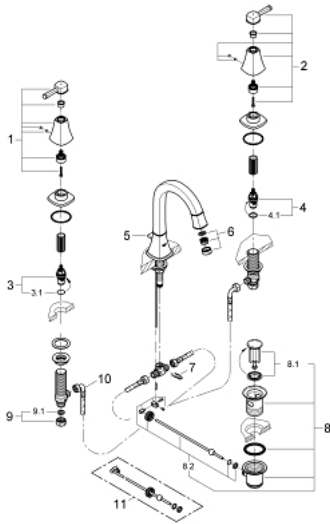

20 389 000 GRANDERA THREE-HOLE BASIN MIXER 1/2" M-SIZE

PRODUCT DESCRIPTION

- Colour: chrome
- valves hot/cold with ceramic headparts 1/2" - 90°
- GROHE LongLife finish
- GROHE EcoJoy - Less water, perfect flow
- GROHE AquaGuide adjustable mousseur 5.7 l/min
- pop-up waste set 1 1/4"
- pressure-proof flexible connection hoses between spout and side valves
- min. recommended pressure 1.0 bar

20 389 000 **GRANDERA THREE-HOLE BASIN MIXER 1/2"**
M-SIZE

SPARE PARTS, 1月 2012 – now

- 1: Grandera handle red (Spare part-nr. 48198000)
- 2: Grandera handle blue (Spare part-nr. 48199000)
- 3: Ceramic headpart 1/2" (Spare part-nr. 45882000)
- 3.1: O-ring \varnothing 18.2 x \varnothing 1.7 (Spare part-nr. 0392400M)
- 4: Ceramic headpart 1/2" (Spare part-nr. 45883000)
- 4.1: O-ring \varnothing 18.2 x \varnothing 1.7 (Spare part-nr. 0392400M)
- 5: Lift rod (Spare part-nr. 48200000)
- 6: Flow straightener (Spare part-nr. 46837000)
- 7: Fixing clamp (Spare part-nr. 6554100M)
- 8: Waste set 1 1/4" (Spare part-nr. 28910000)
- 8.1: Plug (Spare part-nr. 07182000)
- 8.2: Eccentric rod (Spare part-nr. 07052000)
- 9: Coupling nut 1/2" (Spare part-nr. 1290100M)
- 9.1: Fibre seal \varnothing 18,5 x \varnothing 12 x 2 (Spare part-nr. 0138900M)
- 10: Flexible connection hose (Spare part-nr. 45704000)
- 11: Eccentric rod (Spare part-nr. 07341000)*