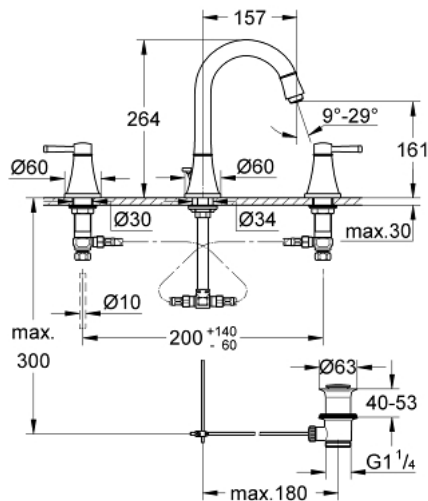

20 389 IG0 GRANDERA 3-HOLE BASIN MIXER M-SIZE

PRODUCT DESCRIPTION

- Colour: chrome/gold
- valves hot/cold with ceramic headparts 1/2" - 90°
- GROHE LongLife finish
- GROHE EcoJoy - less water, perfect flow
- GROHE AquaGuide adjustable mousseur 5.7 l/min
- pop-up waste set 1 1/4"
- pressure-proof, flexible connection hoses between spout and side valves
- minimum pressure 1,0 bar

20 389 IG0 GRANDERA 3-HOLE BASIN MIXER M-SIZE

SPARE PARTS, January 2012 – now

- 1: Grandera handle red (Spare part-nr. 48198IG0)
 - 2: Grandera handle blue (Spare part-nr. 48199IG0)
 - 3: Ceramic headpart, 1/2" (Spare part-nr. 45882000)
 - 3.1: O-ring $\varnothing 18.2 \times \varnothing 1.7$ (Spare part-nr. 0392400M)
 - 4: Ceramic headpart, 1/2" (Spare part-nr. 45883000)
 - 4.1: O-ring $\varnothing 18.2 \times \varnothing 1.7$ (Spare part-nr. 0392400M)
 - 5: Lift rod (Spare part-nr. 48200000)
 - 6: Flow straightener (Spare part-nr. 46837G00)
 - 7: Fixing clamp (Spare part-nr. 6554100M)
 - 8: Pop-up waste set 1 1/4" (Spare part-nr. 28910000)
 - 8.1: Plug (Spare part-nr. 07182000)
 - 8.2: Eccentric rod (Spare part-nr. 07052000)
 - 9: Coupling nut 1/2" x 10.5 mm (Spare part-nr. 1290100M)
 - 9.1: Fibre seal dia. 12x2 mm (Spare part-nr. 0138900M)
 - 10: Flexible connection hose (Spare part-nr. 45704000)
 - 11: Eccentric rod (Spare part-nr. 07341000)*
- * Optional accessories