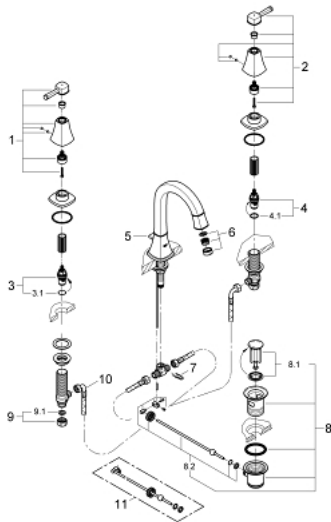

20 389 IG0 GRANDERA 3-HOLE BASIN MIXER M-SIZE

PRODUCT DESCRIPTION

- Colour: chrome/gold
- valves hot/cold with ceramic headparts 1/2" - 90°
- GROHE LongLife finish
- GROHE EcoJoy - less water, perfect flow
- GROHE AquaGuide adjustable mousseur 5.7 l/min
- pop-up waste set 1 1/4"
- pressure-proof, flexible connection hoses between spout and side valves
- minimum pressure 1,0 bar

20 389 IG0 GRANDERA 3-HOLE BASIN MIXER M-SIZE

SPARE PARTS, January 2012 – now

- 1: Grandera handle red (Spare part-nr. 48198IG0)
 - 2: Grandera handle blue (Spare part-nr. 48199IG0)
 - 3: Ceramic headpart, 1/2" (Spare part-nr. 45882000)
 - 3.1: O-ring $\varnothing 18.2 \times \varnothing 1.7$ (Spare part-nr. 0392400M)
 - 4: Ceramic headpart, 1/2" (Spare part-nr. 45883000)
 - 4.1: O-ring $\varnothing 18.2 \times \varnothing 1.7$ (Spare part-nr. 0392400M)
 - 5: Lift rod (Spare part-nr. 48200000)
 - 6: Flow straightener (Spare part-nr. 46837G00)
 - 7: Fixing clamp (Spare part-nr. 6554100M)
 - 8: Pop-up waste set 1 1/4" (Spare part-nr. 28910000)
 - 8.1: Plug (Spare part-nr. 07182000)
 - 8.2: Eccentric rod (Spare part-nr. 07052000)
 - 9: Coupling nut 1/2" x 10.5 mm (Spare part-nr. 1290100M)
 - 9.1: Fibre seal dia. 12x2 mm (Spare part-nr. 0138900M)
 - 10: Flexible connection hose (Spare part-nr. 45704000)
 - 11: Eccentric rod (Spare part-nr. 07341000)*
- * Optional accessories