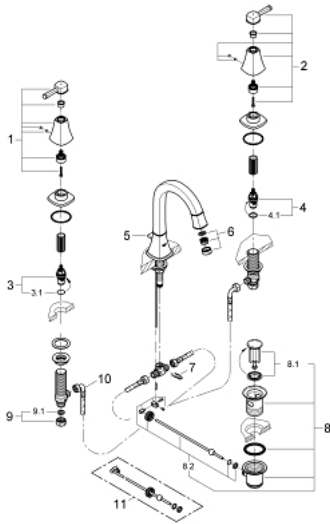

## 20 389 IG0 GRANDERA THREE-HOLE BASIN MIXER 1/2" M-SIZE

### PRODUCT DESCRIPTION

- Colour: chrome/gold
- valves hot/cold with ceramic headparts 1/2" - 90°
- GROHE LongLife finish
- GROHE EcoJoy - Less water, perfect flow
- GROHE AquaGuide adjustable mousseur 5.7 l/min
- pop-up waste set 1 1/4"
- pressure-proof flexible connection hoses between spout and side valves
- min. recommended pressure 1.0 bar

20 389 IG0 **GRANDERA THREE-HOLE BASIN MIXER 1/2"**  
**M-SIZE**

**SPARE PARTS**, 1月 2012 – now

- 1: Grandera handle red (Spare part-nr. 48198IG0)
- 2: Grandera handle blue (Spare part-nr. 48199IG0)
- 3: Ceramic headpart 1/2" (Spare part-nr. 45882000)
- 3.1: O-ring Ø 18.2 x Ø 1.7 (Spare part-nr. 0392400M)
- 4: Ceramic headpart 1/2" (Spare part-nr. 45883000)
- 4.1: O-ring Ø 18.2 x Ø 1.7 (Spare part-nr. 0392400M)
- 5: Lift rod (Spare part-nr. 48200000)
- 6: Flow straightener (Spare part-nr. 46837G00)
- 7: Fixing clamp (Spare part-nr. 6554100M)
- 8: Waste set 1 1/4" (Spare part-nr. 28910000)
- 8.1: Plug (Spare part-nr. 07182000)
- 8.2: Eccentric rod (Spare part-nr. 07052000)
- 9: Coupling nut 1/2" (Spare part-nr. 1290100M)
- 9.1: Fibre seal Ø 18,5 x Ø 12 x 2 (Spare part-nr. 0138900M)
- 10: Flexible connection hose (Spare part-nr. 45704000)
- 11: Eccentric rod (Spare part-nr. 07341000)\*