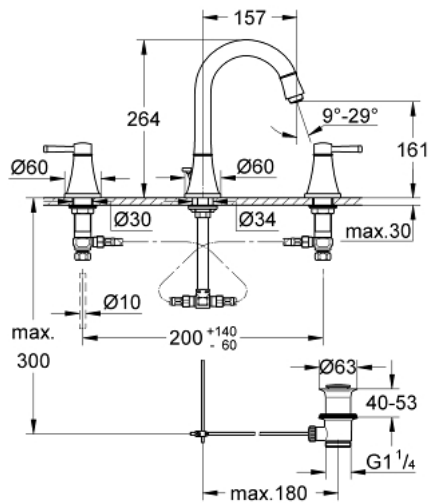

## 20 389 IG0 GRANDERA THREE-HOLE BASIN MIXER 1/2" M-SIZE

### PRODUCT DESCRIPTION

- Colour: chrome/gold
- valves hot/cold with ceramic headparts 1/2" - 90°
- GROHE LongLife finish
- GROHE EcoJoy - Less water, perfect flow
- GROHE AquaGuide adjustable mousseur 5.7 l/min
- pop-up waste set 1 1/4"
- pressure-proof flexible connection hoses between spout and side valves
- min. recommended pressure 1.0 bar

20 389 IG0 **GRANDERA THREE-HOLE BASIN MIXER 1/2"**  
**M-SIZE**

**SPARE PARTS**, 1月 2012 – now

- 1: Grandera handle red (Spare part-nr. 48198IG0)
- 2: Grandera handle blue (Spare part-nr. 48199IG0)
- 3: Ceramic headpart 1/2" (Spare part-nr. 45882000)
- 3.1: O-ring Ø 18.2 x Ø 1.7 (Spare part-nr. 0392400M)
- 4: Ceramic headpart 1/2" (Spare part-nr. 45883000)
- 4.1: O-ring Ø 18.2 x Ø 1.7 (Spare part-nr. 0392400M)
- 5: Lift rod (Spare part-nr. 48200000)
- 6: Flow straightener (Spare part-nr. 46837G00)
- 7: Fixing clamp (Spare part-nr. 6554100M)
- 8: Waste set 1 1/4" (Spare part-nr. 28910000)
- 8.1: Plug (Spare part-nr. 07182000)
- 8.2: Eccentric rod (Spare part-nr. 07052000)
- 9: Coupling nut 1/2" (Spare part-nr. 1290100M)
- 9.1: Fibre seal Ø 18,5 x Ø 12 x 2 (Spare part-nr. 0138900M)
- 10: Flexible connection hose (Spare part-nr. 45704000)
- 11: Eccentric rod (Spare part-nr. 07341000)\*