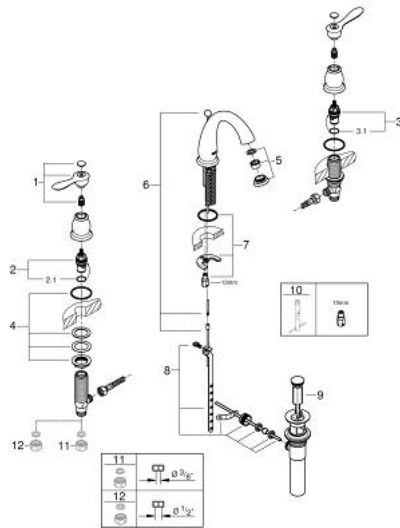

20 390 000 PARKFIELD 8" LAVATORY WIDASET

SPARE PARTS, April 2016 – now

- 1: Parkfield lever blue/red US (Spare part-nr. 48205000)
- 2: Ceramic headpart, 1/2" (Spare part-nr. 45882000)
- 2.1: O-ring $\varnothing 18.2 \times \varnothing 1.7$ (Spare part-nr. 0392400M)
- 3: Ceramic headpart, 1/2" (Spare part-nr. 45883000)
- 3.1: O-ring $\varnothing 18.2 \times \varnothing 1.7$ (Spare part-nr. 0392400M)
- 4: Shank fastening assembly (Spare part-nr. 45025000)
- 5: Mousseur (Spare part-nr. 46840000)
- 6: Pop-up rod (Spare part-nr. 48104000)
- 7: Shank fastening assembly (Spare part-nr. 46841000)
- 8: Ball rod (Spare part-nr. 48332000)
- 9: Plug (Spare part-nr. 48331000)
- 10: Mounting wrench (Spare part-nr. 19017000)*
- 11: Coupling nut 1/2" x 10.5 mm (Spare part-nr. 1290100M)*
- 12: Coupling nut 1/2" x 14.5 mm (Spare part-nr. 1290200M)*