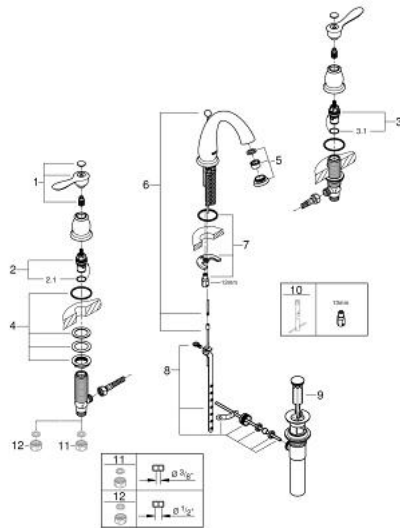

20 390 000 **PARKFIELD 8" LAVATORY WIDSET**

PRODUCT DESCRIPTION

- Colour: chrome
- GROHE EcoJoy - less water, perfect flow
- spout with mousseur
- GROHE LongLife finish
- ceramic headparts 1/2", 90°
- pop-up waste set
- rapid-installation-system
- pressure-proof, flexible connection hoses between spout and side valves

20 390 000 PARKFIELD 8" LAVATORY WIDSEIT

SPARE PARTS, April 2016 – now

- 1: Parkfield lever blue/red US (Spare part-nr. 48205000)
- 2: Ceramic headpart, 1/2" (Spare part-nr. 45882000)
- 2.1: O-ring $\varnothing 18.2 \times \varnothing 1.7$ (Spare part-nr. 0392400M)
- 3: Ceramic headpart, 1/2" (Spare part-nr. 45883000)
- 3.1: O-ring $\varnothing 18.2 \times \varnothing 1.7$ (Spare part-nr. 0392400M)
- 4: Shank fastening assembly (Spare part-nr. 45025000)
- 5: Mousseur (Spare part-nr. 46840000)
- 6: Pop-up rod (Spare part-nr. 48104000)
- 7: Shank fastening assembly (Spare part-nr. 46841000)
- 8: Ball rod (Spare part-nr. 48332000)
- 9: Plug (Spare part-nr. 48331000)
- 10: Mounting wrench (Spare part-nr. 19017000)*
- 11: Coupling nut 1/2" x 10.5 mm (Spare part-nr. 1290100M)*
- 12: Coupling nut 1/2" x 14.5 mm (Spare part-nr. 1290200M)*