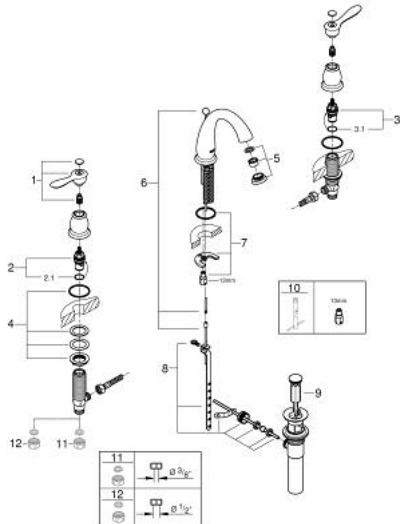

20 390 000 **PARKFIELD 8" LAVATORY WIDSET**

PRODUCT DESCRIPTION

- Colour: chrome
- GROHE EcoJoy - Less water, perfect flow
- spout with mousseur
- GROHE LongLife finish
- ceramic headparts 1/2", 90°
- pop-up waste set
- rapid installation system
- pressure-proof flexible connection hoses between spout and side valves

20 390 000 PARKFIELD 8" LAVATORY WIDASET

SPARE PARTS, 4月 2016 – now

- 1: Parkfield lever blue/red US (Spare part-nr. 48205000)
- 2: Ceramic headpart 1/2" (Spare part-nr. 45882000)
- 2.1: O-ring Ø 18.2 x Ø 1.7 (Spare part-nr. 0392400M)
- 3: Ceramic headpart 1/2" (Spare part-nr. 45883000)
- 3.1: O-ring Ø 18.2 x Ø 1.7 (Spare part-nr. 0392400M)
- 4: Counter screws M28 x 1.5 (Spare part-nr. 45025000)
- 5: Mousseur (Spare part-nr. 46840000)
- 6: Pop-up rod (Spare part-nr. 48104000)
- 7: Shank fastening assembly (Spare part-nr. 46841000)
- 8: Ball rod (Spare part-nr. 48332000)
- 9: Plug (Spare part-nr. 48331000)
- 10: Mounting wrench (Spare part-nr. 19017000)*
- 11: Coupling nut 1/2" (Spare part-nr. 1290100M)*
- 12: Coupling nut 1/2" x 14.5 mm (Spare part-nr. 1290200M)*