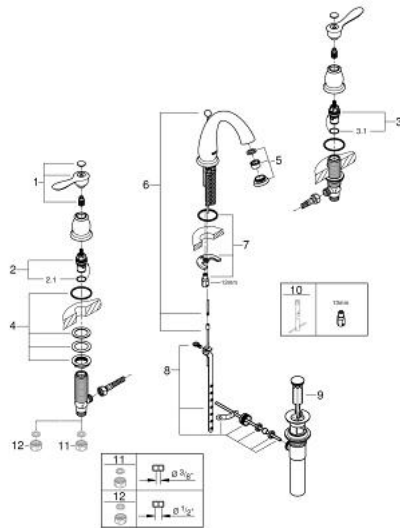

20 390 EN0 **PARKFIELD 8" LAVATORY WIDSET**

PRODUCT DESCRIPTION

- Colour: brushed nickel
- GROHE EcoJoy - less water, perfect flow
- spout with mousseur
- GROHE LongLife finish
- ceramic headparts 1/2", 90°
- rapid-installation-system
- pop-up waste set
- pressure-proof, flexible connection hoses between spout and side valves

20 390 EN0 PARKFIELD 8" LAVATORY WIDSET

SPARE PARTS, April 2016 – now

- 1: Parkfield lever blue/red US (Spare part-nr. 48205EN0)
- 2: Ceramic headpart, 1/2" (Spare part-nr. 45882000)
- 2.1: O-ring $\varnothing 18.2 \times \varnothing 1.7$ (Spare part-nr. 0392400M)
- 3: Ceramic headpart, 1/2" (Spare part-nr. 45883000)
- 3.1: O-ring $\varnothing 18.2 \times \varnothing 1.7$ (Spare part-nr. 0392400M)
- 4: Shank fastening assembly (Spare part-nr. 45025000)
- 5: Mousseur (Spare part-nr. 46840EN0)
- 6: Pop-up rod (Spare part-nr. 48104EN0)
- 7: Shank fastening assembly (Spare part-nr. 46841000)
- 8: Ball rod (Spare part-nr. 48332000)
- 10: Mounting wrench (Spare part-nr. 19017000)*
- 11: Coupling nut 1/2" x 10.5 mm (Spare part-nr. 1290100M)*
- 12: Coupling nut 1/2" x 14.5 mm (Spare part-nr. 1290200M)*