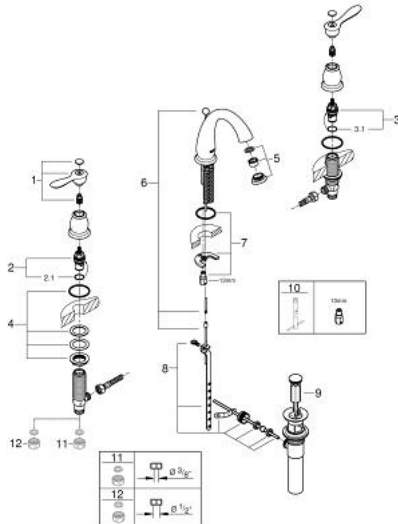

20 390 EN0 **PARKFIELD 8" LAVATORY WIDASET**

PRODUCT DESCRIPTION

- Colour: brushed nickel
- GROHE EcoJoy - Less water, perfect flow
- spout with mousseur
- GROHE LongLife finish
- ceramic headparts 1/2", 90°
- rapid installation system
- pop-up waste set
- pressure-proof flexible connection hoses between spout and side valves

20 390 EN0 PARKFIELD 8" LAVATORY WIDSET

SPARE PARTS, 4月 2016 – now

- 1: Parkfield lever blue/red US (Spare part-nr. 48205EN0)
- 2: Ceramic headpart 1/2" (Spare part-nr. 45882000)
- 2.1: O-ring Ø 18.2 x Ø 1.7 (Spare part-nr. 0392400M)
- 3: Ceramic headpart 1/2" (Spare part-nr. 45883000)
- 3.1: O-ring Ø 18.2 x Ø 1.7 (Spare part-nr. 0392400M)
- 4: Counter screws M28 x 1.5 (Spare part-nr. 45025000)
- 5: Mousseur (Spare part-nr. 46840EN0)
- 6: Pop-up rod (Spare part-nr. 48104EN0)
- 7: Shank fastening assembly (Spare part-nr. 46841000)
- 8: Ball rod (Spare part-nr. 48332000)
- 10: Mounting wrench (Spare part-nr. 19017000)*
- 11: Coupling nut 1/2" (Spare part-nr. 1290100M)*
- 12: Coupling nut 1/2" x 14.5 mm (Spare part-nr. 1290200M)*