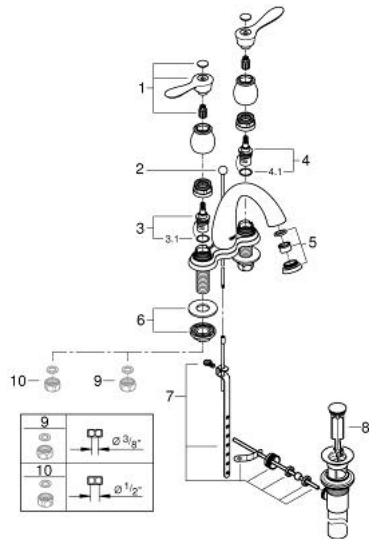

20 391 000 **PARKFIELD 4" LAVATORY CENTERSET**

PRODUCT DESCRIPTION

- Colour: chrome
- GROHE EcoJoy - less water, perfect flow
- spout with mousseur
- 6" escutcheon
- GROHE LongLife finish
- ceramic headparts 1/2", 90°
- pop-up waste set
- rapid-installation-system
- pressure-proof, flexible connection hoses between spout and side valves

20 391 000 PARKFIELD 4" LAVATORY CENTERSET

SPARE PARTS, April 2016 – now

- 1: Parkfield lever blue/red US (Spare part-nr. 48205000)
 - 2: Pop-up rod (Spare part-nr. 48104000)
 - 3: headpart 1/2", ceramic, right (Spare part-nr. 48202000)
 - 3.1: o-ring (Spare part-nr. 4820400M)
 - 4: headpart 1/2", ceramic, left (Spare part-nr. 48203000)
 - 4.1: o-ring (Spare part-nr. 4820400M)
 - 5: Mousseur (Spare part-nr. 46840000)
 - 6: Shank mounting kit (Spare part-nr. 45004000)
 - 7: Ball rod (Spare part-nr. 48332000)
 - 8: Plug (Spare part-nr. 48331000)
 - 9: Coupling nut 1/2" x 10.5 mm (Spare part-nr. 1290100M)*
 - 10: Coupling nut 1/2" x 14.5 mm (Spare part-nr. 1290200M)*
- * Optional accessories