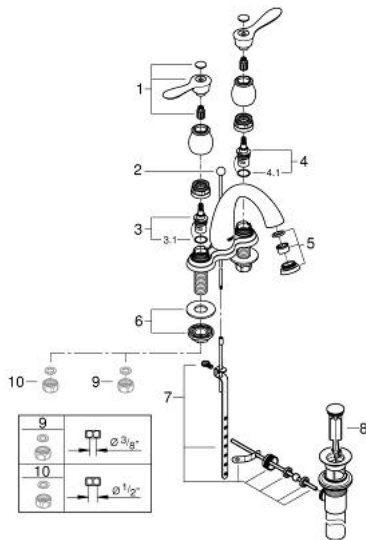

### **PRODUCT DESCRIPTION**

- Colour: chrome
- GROHE EcoJoy - Less water, perfect flow
- spout with mousseur
- 6" escutcheon
- GROHE LongLife finish
- ceramic headparts 1/2", 90°
- pop-up waste set
- rapid installation system
- pressure-proof flexible connection hoses between spout and side valves

## 20 391 000 PARKFIELD 4" LAVATORY CENTERSET

### SPARE PARTS, 4月 2016 – now

- 1: Parkfield lever blue/red US (Spare part-nr. 48205000)
- 2: Pop-up rod (Spare part-nr. 48104000)
- 3: headpart 1/2", ceramic, right (Spare part-nr. 48202000)
- 3.1: o-ring (Spare part-nr. 4820400M)
- 4: headpart 1/2", ceramic, left (Spare part-nr. 48203000)
- 4.1: o-ring (Spare part-nr. 4820400M)
- 5: Mousseur (Spare part-nr. 46840000)
- 6: Shank mounting kit (Spare part-nr. 45004000)
- 7: Ball rod (Spare part-nr. 48332000)
- 8: Plug (Spare part-nr. 48331000)
- 9: Coupling nut 1/2" (Spare part-nr. 1290100M)\*
- 10: Coupling nut 1/2" x 14.5 mm (Spare part-nr. 1290200M)\*