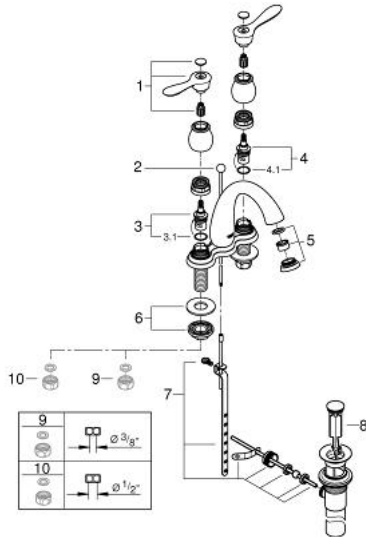

20 391 EN0 **PARKFIELD 4" LAVATORY CENTERSET**

PRODUCT DESCRIPTION

- Colour: brushed nickel
- GROHE EcoJoy - less water, perfect flow
- spout with mousseur
- 6" escutcheon
- GROHE LongLife finish
- ceramic headparts 1/2", 90°
- pop-up waste set
- rapid-installation-system
- pressure-proof, flexible connection hoses between spout and side valves

20 391 EN0 PARKFIELD 4" LAVATORY CENTERSET

SPARE PARTS, April 2016 – now

- 1: Parkfield lever blue/red US (Spare part-nr. 48205EN0)
 - 2: Pop-up rod (Spare part-nr. 48104EN0)
 - 3: headpart 1/2", ceramic, right (Spare part-nr. 48202000)
 - 3.1: o-ring (Spare part-nr. 4820400M)
 - 4: headpart 1/2", ceramic, left (Spare part-nr. 48203000)
 - 4.1: o-ring (Spare part-nr. 4820400M)
 - 5: Mousseur (Spare part-nr. 46840EN0)
 - 6: Shank mounting kit (Spare part-nr. 45004000)
 - 7: Ball rod (Spare part-nr. 48332000)
 - 9: Coupling nut 1/2" x 10.5 mm (Spare part-nr. 1290100M)*
 - 10: Coupling nut 1/2" x 14.5 mm (Spare part-nr. 1290200M)*
- * Optional accessories