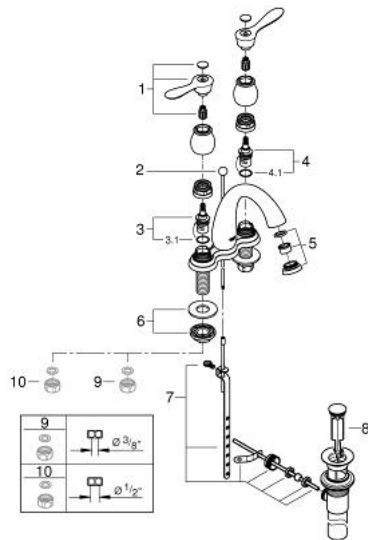

20 391 EN0 **PARKFIELD 4" LAVATORY CENTERSET**

PRODUCT DESCRIPTION

- Colour: brushed nickel
- GROHE EcoJoy - Less water, perfect flow
- spout with mousseur
- 6" escutcheon
- GROHE LongLife finish
- ceramic headparts 1/2", 90°
- pop-up waste set
- rapid installation system
- pressure-proof flexible connection hoses between spout and side valves

20 391 EN0 PARKFIELD 4" LAVATORY CENTERSET

SPARE PARTS, 4月 2016 – now

- 1: Parkfield lever blue/red US (Spare part-nr. 48205EN0)
- 2: Pop-up rod (Spare part-nr. 48104EN0)
- 3: headpart 1/2", ceramic, right (Spare part-nr. 48202000)
- 3.1: o-ring (Spare part-nr. 4820400M)
- 4: headpart 1/2", ceramic, left (Spare part-nr. 48203000)
- 4.1: o-ring (Spare part-nr. 4820400M)
- 5: Mousseur (Spare part-nr. 46840EN0)
- 6: Shank mounting kit (Spare part-nr. 45004000)
- 7: Ball rod (Spare part-nr. 48332000)
- 9: Coupling nut 1/2" (Spare part-nr. 1290100M)*
- 10: Coupling nut 1/2" x 14.5 mm (Spare part-nr. 1290200M)*