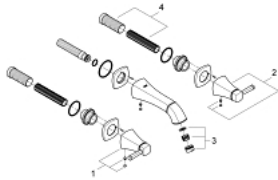

20 414 000 GRANDERA 3-HOLE BASIN MIXER S-SIZE

PRODUCT DESCRIPTION

- Colour: chrome
- wall mounted
- for use with rough-in set 29 025 002
- without concealed body
- valves hot/cold with ceramic headparts 1/2° - 90°
- GROHE LongLife finish
- GROHE EcoJoy - less water, perfect flow
- GROHE AquaGuide adjustable mousseur 5.7 l/min
- centre distance 200 mm
- projection 177 mm
- minimum pressure 1,0 bar

20 414 000 GRANDERA 3-HOLE BASIN MIXER S-SIZE

SPARE PARTS, June 2012 – now

- 1: Grandera handle red (Spare part-nr. 48198000)
- 2: Grandera handle blue (Spare part-nr. 48199000)
- 3: Flow straightener (Spare part-nr. 46837000)
- 4: Extension (Spare part-nr. 45988000)