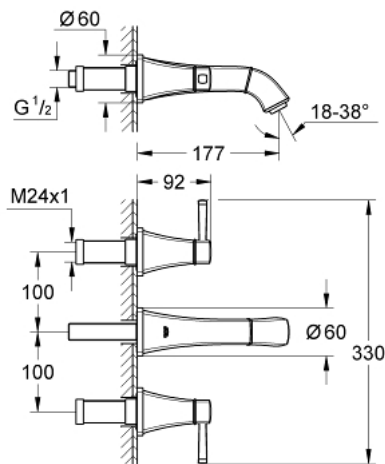

20 414 000 GRANDERA 3-HOLE BASIN MIXER S-SIZE

PRODUCT DESCRIPTION

- Colour: chrome
- wall mounted
- for use with rough-in set 29 025 002
- without concealed body
- valves hot/cold with ceramic headparts 1/2° - 90°
- GROHE LongLife finish
- GROHE EcoJoy - less water, perfect flow
- GROHE AquaGuide adjustable mousseur 5.7 l/min
- centre distance 200 mm
- projection 177 mm
- minimum pressure 1,0 bar

20 414 000 GRANDERA 3-HOLE BASIN MIXER S-SIZE

SPARE PARTS, June 2012 – now

- 1: Grandera handle red (Spare part-nr. 48198000)
- 2: Grandera handle blue (Spare part-nr. 48199000)
- 3: Flow straightener (Spare part-nr. 46837000)
- 4: Extension (Spare part-nr. 45988000)