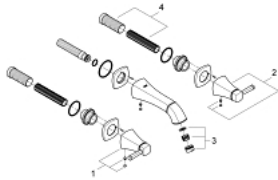

20 414 000 GRANDERA 3-HOLE BASIN MIXER S-SIZE

PRODUCT DESCRIPTION

- Colour: chrome
- wall mounted
- for use with rough-in set 29 025 002
- without concealed body
- valves hot/cold with ceramic headparts 1/2" - 90°
- GROHE LongLife finish
- GROHE EcoJoy - Less water, perfect flow
- GROHE AquaGuide adjustable mousseur 5.7 l/min
- center distance 200 mm
- projection 177 mm
- min. recommended pressure 1.0 bar

20 414 000 **GRANDERA 3-HOLE BASIN MIXER S-SIZE**

SPARE PARTS, 6月 2012 – now

- 1: Grandera handle red (Spare part-nr. 48198000)
- 2: Grandera handle blue (Spare part-nr. 48199000)
- 3: Flow straightener (Spare part-nr. 46837000)
- 4: Extension for spindle (Spare part-nr. 45988000)