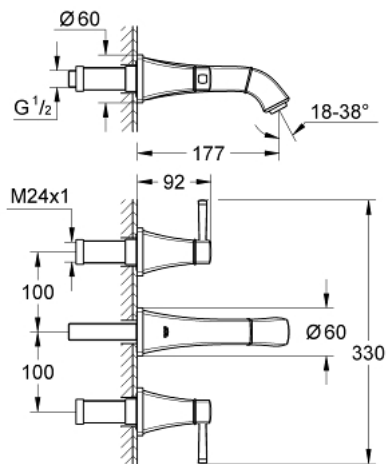

20 414 000 GRANDERA 3-HOLE BASIN MIXER S-SIZE

PRODUCT DESCRIPTION

- Colour: chrome
- wall mounted
- for use with rough-in set 29 025 002
- without concealed body
- valves hot/cold with ceramic headparts 1/2" - 90°
- GROHE LongLife finish
- GROHE EcoJoy - Less water, perfect flow
- GROHE AquaGuide adjustable mousseur 5.7 l/min
- center distance 200 mm
- projection 177 mm
- min. recommended pressure 1.0 bar

20 414 000 **GRANDERA 3-HOLE BASIN MIXER S-SIZE**

SPARE PARTS, 6月 2012 – now

- 1: Grandera handle red (Spare part-nr. 48198000)
- 2: Grandera handle blue (Spare part-nr. 48199000)
- 3: Flow straightener (Spare part-nr. 46837000)
- 4: Extension for spindle (Spare part-nr. 45988000)