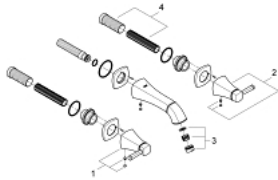

20 414 IG0 GRANDERA 3-HOLE BASIN MIXER S-SIZE

PRODUCT DESCRIPTION

- Colour: chrome/gold
- wall mounted
- for use with rough-in set 29 025 002
- without concealed body
- valves hot/cold with ceramic headparts 1/2° - 90°
- GROHE LongLife finish
- GROHE EcoJoy - less water, perfect flow
- GROHE AquaGuide adjustable mousseur 5.7 l/min
- centre distance 200 mm
- projection 177 mm
- minimum pressure 1,0 bar

20 414 IG0 GRANDERA 3-HOLE BASIN MIXER S-SIZE

SPARE PARTS, June 2012 – now

- 1: Grandera handle red (Spare part-nr. 48198IG0)
- 2: Grandera handle blue (Spare part-nr. 48199IG0)
- 3: Flow straightener (Spare part-nr. 46837G00)
- 4: Extension (Spare part-nr. 45988000)