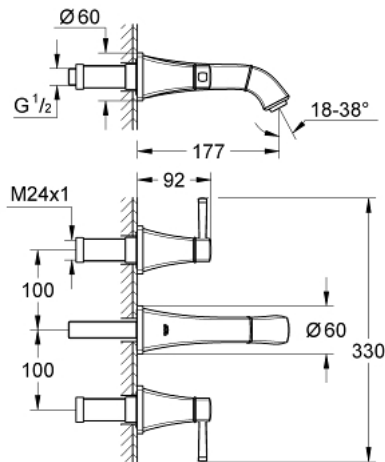

20 414 IG0 GRANDERA 3-HOLE BASIN MIXER S-SIZE

PRODUCT DESCRIPTION

- Colour: chrome/gold
- wall mounted
- for use with rough-in set 29 025 002
- without concealed body
- valves hot/cold with ceramic headparts 1/2° - 90°
- GROHE LongLife finish
- GROHE EcoJoy - less water, perfect flow
- GROHE AquaGuide adjustable mousseur 5.7 l/min
- centre distance 200 mm
- projection 177 mm
- minimum pressure 1,0 bar

20 414 IG0 GRANDERA 3-HOLE BASIN MIXER S-SIZE

SPARE PARTS, June 2012 – now

- 1: Grandera handle red (Spare part-nr. 48198IG0)
- 2: Grandera handle blue (Spare part-nr. 48199IG0)
- 3: Flow straightener (Spare part-nr. 46837G00)
- 4: Extension (Spare part-nr. 45988000)