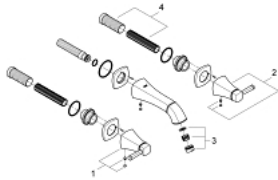

## 20 414 IG0 GRANDERA 3-HOLE BASIN MIXER S-SIZE

### PRODUCT DESCRIPTION

- Colour: chrome/gold
- wall mounted
- for use with rough-in set 29 025 002
- without concealed body
- valves hot/cold with ceramic headparts 1/2" - 90°
- GROHE LongLife finish
- GROHE EcoJoy - Less water, perfect flow
- GROHE AquaGuide adjustable mousseur 5.7 l/min
- center distance 200 mm
- projection 177 mm
- min. recommended pressure 1.0 bar

### SPARE PARTS, 6月 2012 – now

- 1: Grandera handle red (Spare part-nr. 48198IG0)
- 2: Grandera handle blue (Spare part-nr. 48199IG0)
- 3: Flow straightener (Spare part-nr. 46837G00)
- 4: Extension for spindle (Spare part-nr. 45988000)