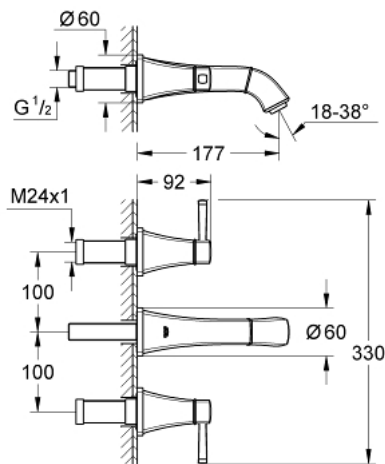

## 20 414 IG0 GRANDERA 3-HOLE BASIN MIXER S-SIZE

### PRODUCT DESCRIPTION

- Colour: chrome/gold
- wall mounted
- for use with rough-in set 29 025 002
- without concealed body
- valves hot/cold with ceramic headparts 1/2" - 90°
- GROHE LongLife finish
- GROHE EcoJoy - Less water, perfect flow
- GROHE AquaGuide adjustable mousseur 5.7 l/min
- center distance 200 mm
- projection 177 mm
- min. recommended pressure 1.0 bar

### SPARE PARTS, 6月 2012 – now

- 1: Grandera handle red (Spare part-nr. 48198IG0)
- 2: Grandera handle blue (Spare part-nr. 48199IG0)
- 3: Flow straightener (Spare part-nr. 46837G00)
- 4: Extension for spindle (Spare part-nr. 45988000)