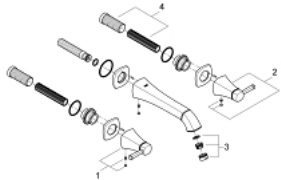

## 20 415 000 GRANDERA 3-HOLE BASIN MIXER M-SIZE

### PRODUCT DESCRIPTION

- Colour: chrome
- wall mounted
- without concealed body
- for use with rough-in set 29 025 002
- valves hot/cold with ceramic headparts 1/2° - 90°
- GROHE LongLife finish
- GROHE EcoJoy - less water, perfect flow
- GROHE AquaGuide adjustable mousseur 5.7 l/min
- projection 234 mm
- minimum pressure 1,0 bar

20 415 000 **GRANDERA 3-HOLE BASIN MIXER**  
**M-SIZE**

**SPARE PARTS**, June 2012 – now

- 1: Grandera handle red (Spare part-nr. 48198000)
- 2: Grandera handle blue (Spare part-nr. 48199000)
- 3: Flow straightener (Spare part-nr. 46837000)
- 4: Extension (Spare part-nr. 45988000)