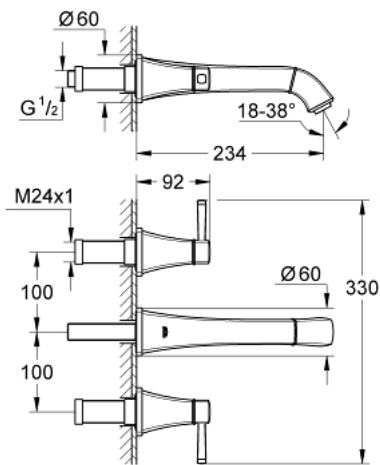

## 20 415 000 GRANDERA 3-HOLE BASIN MIXER M-SIZE

### PRODUCT DESCRIPTION

- Colour: chrome
- wall mounted
- without concealed body
- for use with rough-in set 29 025 002
- valves hot/cold with ceramic headparts 1/2° - 90°
- GROHE LongLife finish
- GROHE EcoJoy - less water, perfect flow
- GROHE AquaGuide adjustable mousseur 5.7 l/min
- projection 234 mm
- minimum pressure 1,0 bar

20 415 000 **GRANDERA 3-HOLE BASIN MIXER**  
**M-SIZE**

**SPARE PARTS**, June 2012 – now

- 1: Grandera handle red (Spare part-nr. 48198000)
- 2: Grandera handle blue (Spare part-nr. 48199000)
- 3: Flow straightener (Spare part-nr. 46837000)
- 4: Extension (Spare part-nr. 45988000)