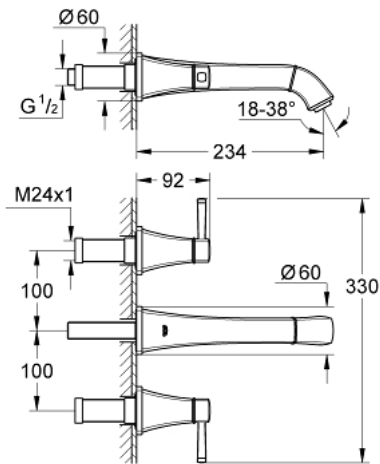

20 415 000 **GRANDERA THREE-HOLE BASIN MIXER 1/2"**  
**M-SIZE**

**PRODUCT DESCRIPTION**

- Colour: chrome
- wall mounted
- without concealed body
- for use with rough-in set 29 025 002
- valves hot/cold with ceramic headparts 1/2" - 90°
- GROHE LongLife finish
- GROHE EcoJoy - Less water, perfect flow
- GROHE AquaGuide adjustable mousseur 5.7 l/min
- projection 234 mm
- min. recommended pressure 1.0 bar

20 415 000 **GRANDERA THREE-HOLE BASIN MIXER 1/2"**  
**M-SIZE**

**SPARE PARTS**, 6月 2012 – now

- 1: Grandera handle red (Spare part-nr. 48198000)
- 2: Grandera handle blue (Spare part-nr. 48199000)
- 3: Flow straightener (Spare part-nr. 46837000)
- 4: Extension for spindle (Spare part-nr. 45988000)