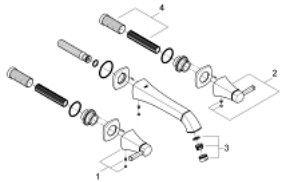

20 415 000 **GRANDERA THREE-HOLE BASIN MIXER 1/2"**  
**M-SIZE**

**PRODUCT DESCRIPTION**

- Colour: chrome
- wall mounted
- without concealed body
- for use with rough-in set 29 025 002
- valves hot/cold with ceramic headparts 1/2" - 90°
- GROHE LongLife finish
- GROHE EcoJoy - Less water, perfect flow
- GROHE AquaGuide adjustable mousseur 5.7 l/min
- projection 234 mm
- min. recommended pressure 1.0 bar

20 415 000 **GRANDERA THREE-HOLE BASIN MIXER 1/2"**  
**M-SIZE**

**SPARE PARTS**, 6月 2012 – now

- 1: Grandera handle red (Spare part-nr. 48198000)
- 2: Grandera handle blue (Spare part-nr. 48199000)
- 3: Flow straightener (Spare part-nr. 46837000)
- 4: Extension for spindle (Spare part-nr. 45988000)