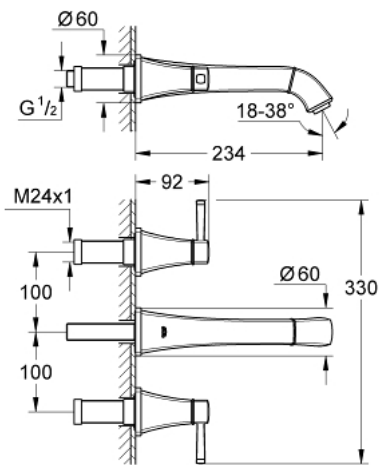

20 415 IG0 GRANDERA 3-HOLE BASIN MIXER M-SIZE

PRODUCT DESCRIPTION

- Colour: chrome/gold
- wall mounted
- without concealed body
- for use with rough-in set 29 025 002
- valves hot/cold with ceramic headparts 1/2" - 90°
- GROHE LongLife finish
- GROHE EcoJoy - less water, perfect flow
- GROHE AquaGuide adjustable mousseur 5.7 l/min
- projection 234 mm
- minimum pressure 1,0 bar

20 415 IG0 GRANDERA 3-HOLE BASIN MIXER M-SIZE

SPARE PARTS, June 2012 – now

- 1: Grandera handle red (Spare part-nr. 48198IG0)
- 2: Grandera handle blue (Spare part-nr. 48199IG0)
- 3: Flow straightener (Spare part-nr. 46837G00)
- 4: Extension (Spare part-nr. 45988000)