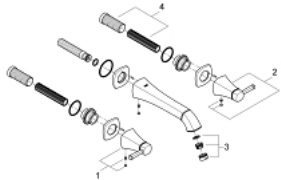

20 415 IG0 GRANDERA 3-HOLE BASIN MIXER M-SIZE

PRODUCT DESCRIPTION

- Colour: chrome/gold
- wall mounted
- without concealed body
- for use with rough-in set 29 025 002
- valves hot/cold with ceramic headparts 1/2" - 90°
- GROHE LongLife finish
- GROHE EcoJoy - less water, perfect flow
- GROHE AquaGuide adjustable mousseur 5.7 l/min
- projection 234 mm
- minimum pressure 1,0 bar

20 415 IG0 GRANDERA 3-HOLE BASIN MIXER M-SIZE

SPARE PARTS, June 2012 – now

- 1: Grandera handle red (Spare part-nr. 48198IG0)
- 2: Grandera handle blue (Spare part-nr. 48199IG0)
- 3: Flow straightener (Spare part-nr. 46837G00)
- 4: Extension (Spare part-nr. 45988000)