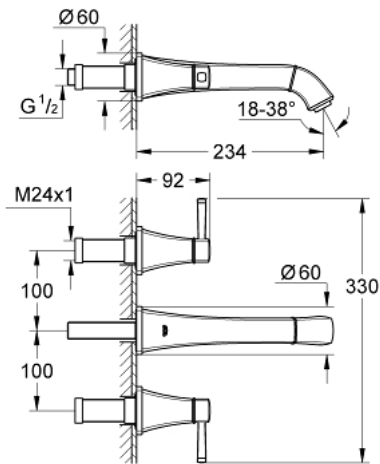

20 415 IG0 GRANDERA THREE-HOLE BASIN MIXER 1/2" M-SIZE

PRODUCT DESCRIPTION

- Colour: chrome/gold
- wall mounted
- without concealed body
- for use with rough-in set 29 025 002
- valves hot/cold with ceramic headparts 1/2" - 90°
- GROHE LongLife finish
- GROHE EcoJoy - Less water, perfect flow
- GROHE AquaGuide adjustable mousseur 5.7 l/min
- projection 234 mm
- min. recommended pressure 1.0 bar

20 415 IG0 **GRANDERA THREE-HOLE BASIN MIXER 1/2"**
M-SIZE

SPARE PARTS, 6月 2012 – now

- 1: Grandera handle red (Spare part-nr. 48198IG0)
- 2: Grandera handle blue (Spare part-nr. 48199IG0)
- 3: Flow straightener (Spare part-nr. 46837G00)
- 4: Extension for spindle (Spare part-nr. 45988000)