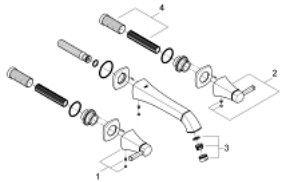

20 415 IG0 GRANDERA THREE-HOLE BASIN MIXER 1/2" M-SIZE

PRODUCT DESCRIPTION

- Colour: chrome/gold
- wall mounted
- without concealed body
- for use with rough-in set 29 025 002
- valves hot/cold with ceramic headparts 1/2" - 90°
- GROHE LongLife finish
- GROHE EcoJoy - Less water, perfect flow
- GROHE AquaGuide adjustable mousseur 5.7 l/min
- projection 234 mm
- min. recommended pressure 1.0 bar

20 415 IG0 **GRANDERA THREE-HOLE BASIN MIXER 1/2"**
M-SIZE

SPARE PARTS, 6月 2012 – now

- 1: Grandera handle red (Spare part-nr. 48198IG0)
- 2: Grandera handle blue (Spare part-nr. 48199IG0)
- 3: Flow straightener (Spare part-nr. 46837G00)
- 4: Extension for spindle (Spare part-nr. 45988000)