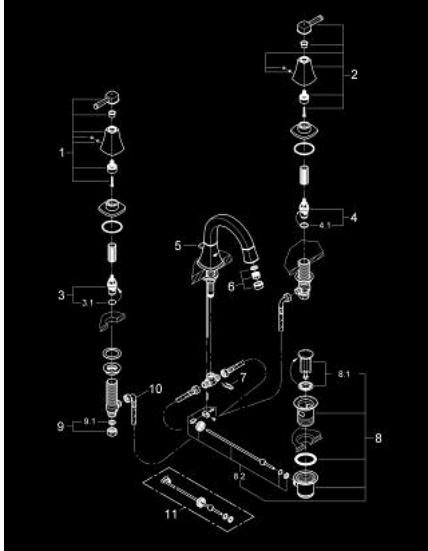

20 417 000 GRANDERA 3-HOLE BASIN MIXER S-SIZE

PRODUCT DESCRIPTION

- Colour: chrome
- valves hot/cold with ceramic headparts 1/2" - 90°
- GROHE LongLife finish
- GROHE EcoJoy - Less water, perfect flow
- GROHE AquaGuide adjustable mousseur 5.7 l/min
- pop-up waste set 1 1/4"
- pressure-proof flexible connection hoses between spout and side valves
- min. recommended pressure 1.0 bar

20 417 000 GRANDERA 3-HOLE BASIN MIXER S-SIZE

SPARE PARTS, 6月 2012 – now

- 1: Grandera handle red (Spare part-nr. 48198000)
- 2: Grandera handle blue (Spare part-nr. 48199000)
- 3: Ceramic headpart 1/2" (Spare part-nr. 45882000)
- 3.1: O-ring Ø 18.2 x Ø 1.7 (Spare part-nr. 0392400M)
- 4: Ceramic headpart 1/2" (Spare part-nr. 45883000)
- 4.1: O-ring Ø 18.2 x Ø 1.7 (Spare part-nr. 0392400M)
- 5: Lift rod (Spare part-nr. 48200000)
- 6: Flow straightener (Spare part-nr. 46837000)
- 7: Fixing clamp (Spare part-nr. 6554100M)
- 8: Waste set 1 1/4" (Spare part-nr. 28910000)
- 8.1: Plug (Spare part-nr. 07182000)
- 8.2: Eccentric rod (Spare part-nr. 07052000)
- 9: Coupling nut 1/2" (Spare part-nr. 1290100M)
- 9.1: Fibre seal Ø 18,5 x Ø 12 x 2 (Spare part-nr. 0138900M)
- 10: Flexible connection hose (Spare part-nr. 45704000)
- 11: Eccentric rod (Spare part-nr. 07341000)*