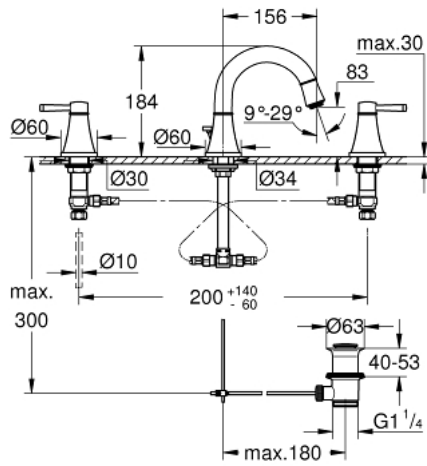

20 417 000 GRANDERA 3-HOLE BASIN MIXER S-SIZE

PRODUCT DESCRIPTION

- Colour: chrome
- valves hot/cold with ceramic headparts 1/2" - 90°
- GROHE LongLife finish
- GROHE EcoJoy - Less water, perfect flow
- GROHE AquaGuide adjustable mousseur 5.7 l/min
- pop-up waste set 1 1/4"
- pressure-proof flexible connection hoses between spout and side valves
- min. recommended pressure 1.0 bar

20 417 000 GRANDERA 3-HOLE BASIN MIXER S-SIZE

SPARE PARTS, 6月 2012 – now

- 1: Grandera handle red (Spare part-nr. 48198000)
- 2: Grandera handle blue (Spare part-nr. 48199000)
- 3: Ceramic headpart 1/2" (Spare part-nr. 45882000)
- 3.1: O-ring Ø 18.2 x Ø 1.7 (Spare part-nr. 0392400M)
- 4: Ceramic headpart 1/2" (Spare part-nr. 45883000)
- 4.1: O-ring Ø 18.2 x Ø 1.7 (Spare part-nr. 0392400M)
- 5: Lift rod (Spare part-nr. 48200000)
- 6: Flow straightener (Spare part-nr. 46837000)
- 7: Fixing clamp (Spare part-nr. 6554100M)
- 8: Waste set 1 1/4" (Spare part-nr. 28910000)
- 8.1: Plug (Spare part-nr. 07182000)
- 8.2: Eccentric rod (Spare part-nr. 07052000)
- 9: Coupling nut 1/2" (Spare part-nr. 1290100M)
- 9.1: Fibre seal Ø 18,5 x Ø 12 x 2 (Spare part-nr. 0138900M)
- 10: Flexible connection hose (Spare part-nr. 45704000)
- 11: Eccentric rod (Spare part-nr. 07341000)*