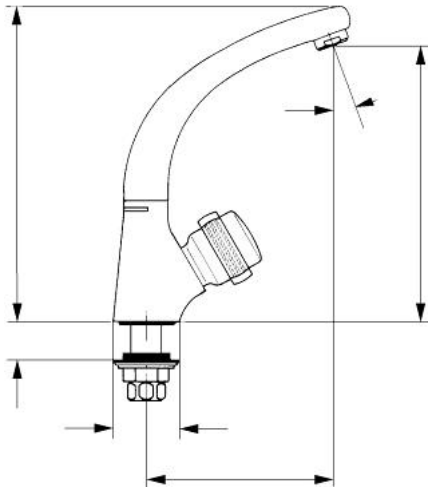

### PRODUCT DESCRIPTION

- Colour: chrome
- ceramic headparts 1/2", 180°
- swivelling cast spout with Mousseur and lockable stop limiter
- pop-up waste set 1 1/4"
- without handle
- GROHE LongLife finish

### SPARE PARTS, January 1985 – now

- 1: Ceramic headpart, 1/2" (Spare part-nr. 45346000)
  - 1.1: O-ring  $\varnothing 18.2 \times \varnothing 1.7$  (Spare part-nr. 0392400M)
  - 2: Cast swivel spout (Spare part-nr. 13428000)
  - 2.1: Mousseur (Spare part-nr. 13929000)
  - 2.1.1: Repl.kit f.Mousseur M22x1 and M24x1 (Spare part-nr. 45002000)
  - 2.2: Repl.kit f.cast spout (Spare part-nr. 45474000)
  - 2.2.1: Safety washer (Spare part-nr. 0585000M)
  - 3: Shank fastening assembly (Spare part-nr. 45000000)
  - 4: Coupling nut 1/2" x 10.5 mm (Spare part-nr. 1290100M)
  - 4.1: Fibre seal dia. 12x2 mm (Spare part-nr. 0138900M)
  - 5: Coupling nut 1/2" x 14.5 mm (Spare part-nr. 1290200M)
  - 5.1: Fibre seal dia. 12x2 mm (Spare part-nr. 0138900M)
  - 6: Replacement handle connection kit (Spare part-nr. 45186000)
  - 6.1: O-ring  $\varnothing 18.2 \times \varnothing 1.7$  (Spare part-nr. 0392400M)
  - 7: Handle (Spare part-nr. 45180000)\*
  - 8: Florida handle 115 (Spare part-nr. 45230000)\*
  - 9: Florida handle 500 (Spare part-nr. 45206000)\*
  - 10: Florida handle 510 (Spare part-nr. 45207000)\*
- \* Optional accessories