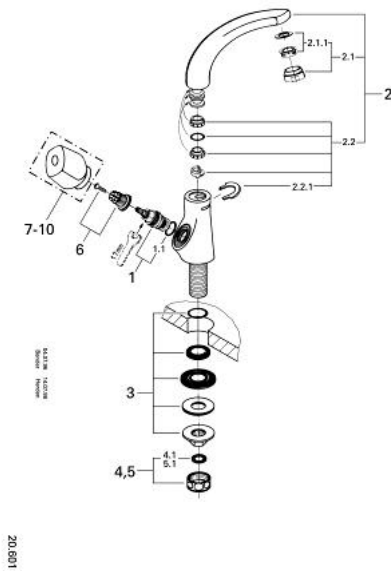

## 20 601 000 FLORIDA PILLAR TAP

### PRODUCT DESCRIPTION

- Colour: chrome
- ceramic headparts 1/2", 180°
- swivelling cast spout with Mousseur and lockable stop limiter
- pop-up waste set 1 1/4"
- without handle
- GROHE LongLife finish

### SPARE PARTS, January 1985 – now

- 1: Ceramic headpart, 1/2" (Spare part-nr. 45346000)
  - 1.1: O-ring  $\varnothing 18.2 \times \varnothing 1.7$  (Spare part-nr. 0392400M)
  - 2: Cast swivel spout (Spare part-nr. 13428000)
  - 2.1: Mousseur (Spare part-nr. 13929000)
  - 2.1.1: Repl.kit f.Mousseur M22x1 and M24x1 (Spare part-nr. 45002000)
  - 2.2: Repl.kit f.cast spout (Spare part-nr. 45474000)
  - 2.2.1: Safety washer (Spare part-nr. 0585000M)
  - 3: Shank fastening assembly (Spare part-nr. 45000000)
  - 4: Coupling nut 1/2" x 10.5 mm (Spare part-nr. 1290100M)
  - 4.1: Fibre seal dia. 12x2 mm (Spare part-nr. 0138900M)
  - 5: Coupling nut 1/2" x 14.5 mm (Spare part-nr. 1290200M)
  - 5.1: Fibre seal dia. 12x2 mm (Spare part-nr. 0138900M)
  - 6: Replacement handle connection kit (Spare part-nr. 45186000)
  - 6.1: O-ring  $\varnothing 18.2 \times \varnothing 1.7$  (Spare part-nr. 0392400M)
  - 7: Handle (Spare part-nr. 45180000)\*
  - 8: Florida handle 115 (Spare part-nr. 45230000)\*
  - 9: Florida handle 500 (Spare part-nr. 45206000)\*
  - 10: Florida handle 510 (Spare part-nr. 45207000)\*
- \* Optional accessories