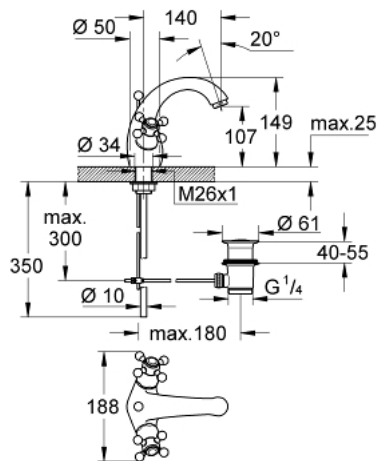

21 012 000 SINFONIA SINGLE-HOLE BASIN MIXER

PRODUCT DESCRIPTION

- Colour: chrome
- ceramic headparts 1/2", 180°
- cast spout with Mousseur
- projection 130 mm
- pop-up waste set 1 1/4"
- with cross handles
- copper pipes
- GROHE LongLife finish

21 012 000 SINFONIA SINGLE-HOLE BASIN MIXER

SPARE PARTS, January 2000 – now

- 1: Sinfonia cross handles (Spare part-nr. 45291000)
- 1.1: Marking piece (Spare part-nr. 45305000)
- 2: Cap (Spare part-nr. 00061000)
- 3: Ceramic headpart, 1/2" (Spare part-nr. 45346000)
- 3.1: O-ring $\varnothing 18.2 \times \varnothing 1.7$ (Spare part-nr. 0392400M)
- 4: Mousseur (Spare part-nr. 13929000)
- 5: Pop-up rod (Spare part-nr. 07511000)
- 6: Shank fastening assembly (Spare part-nr. 45012000)
- 7: Pop-up waste set 1 1/4" (Spare part-nr. 28910000)
- 7.1: Plug (Spare part-nr. 07182000)
- 7.2: Eccentric rod (Spare part-nr. 07052000)