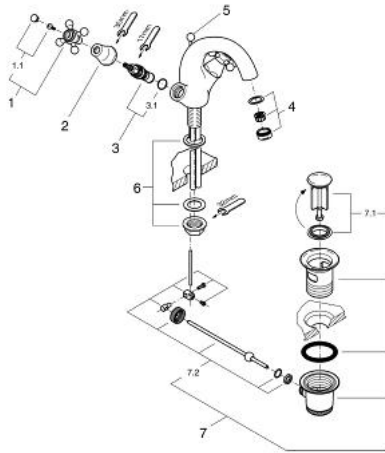

21 012 000 SINFONIA SINGLE-HOLE BASIN MIXER

PRODUCT DESCRIPTION

- Colour: chrome
- ceramic headparts 1/2", 180°
- cast spout with Mousseur
- projection 130 mm
- pop-up waste set 1 1/4"
- with cross handles
- copper pipes
- GROHE LongLife finish

21 012 000 SINFONIA SINGLE-HOLE BASIN MIXER

SPARE PARTS, January 2000 – now

- 1: Sinfonia cross handles (Spare part-nr. 45291000)
- 1.1: Marking piece (Spare part-nr. 45305000)
- 2: Cap (Spare part-nr. 00061000)
- 3: Ceramic headpart, 1/2" (Spare part-nr. 45346000)
- 3.1: O-ring $\varnothing 18.2 \times \varnothing 1.7$ (Spare part-nr. 0392400M)
- 4: Mousseur (Spare part-nr. 13929000)
- 5: Pop-up rod (Spare part-nr. 07511000)
- 6: Shank fastening assembly (Spare part-nr. 45012000)
- 7: Pop-up waste set 1 1/4" (Spare part-nr. 28910000)
- 7.1: Plug (Spare part-nr. 07182000)
- 7.2: Eccentric rod (Spare part-nr. 07052000)